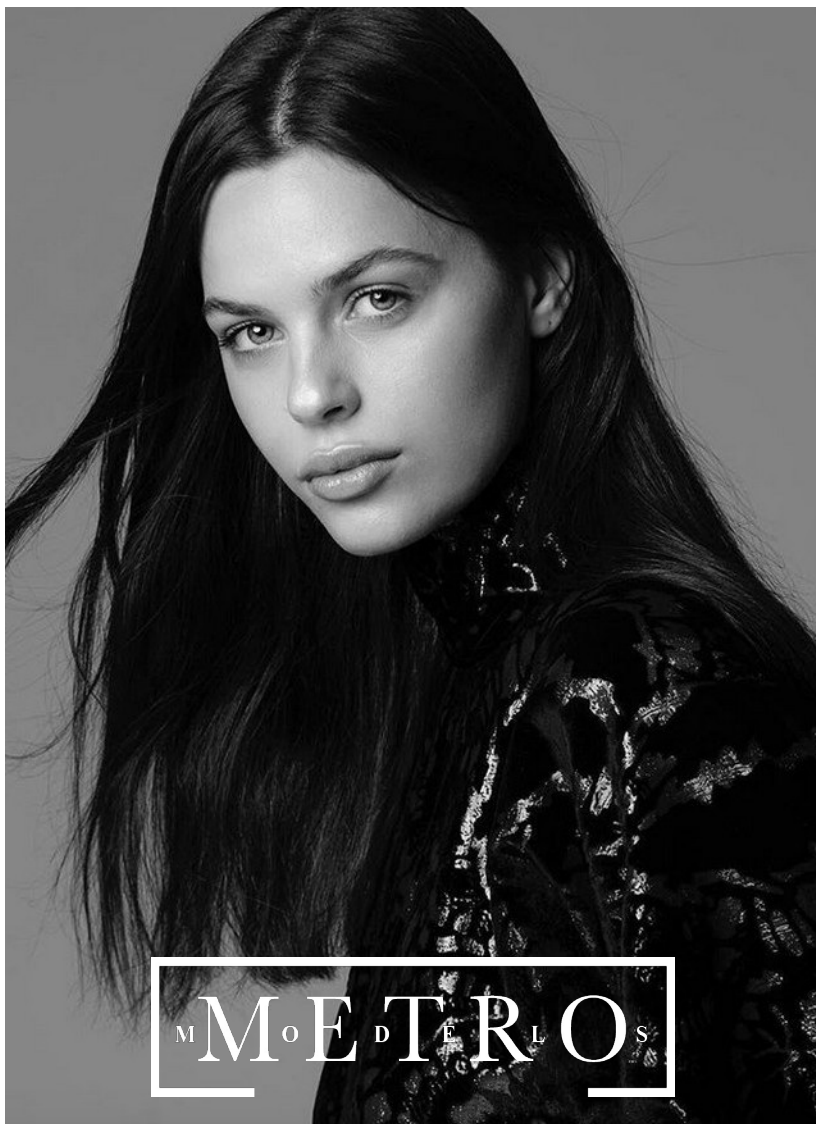

ALMA CANNE

M^MoE^DT^RL O^S

ALMA CANNE

Height 177 Bust 89 Waist 60 Hips 93 Shoes 40 Hair Brown Eyes Blue