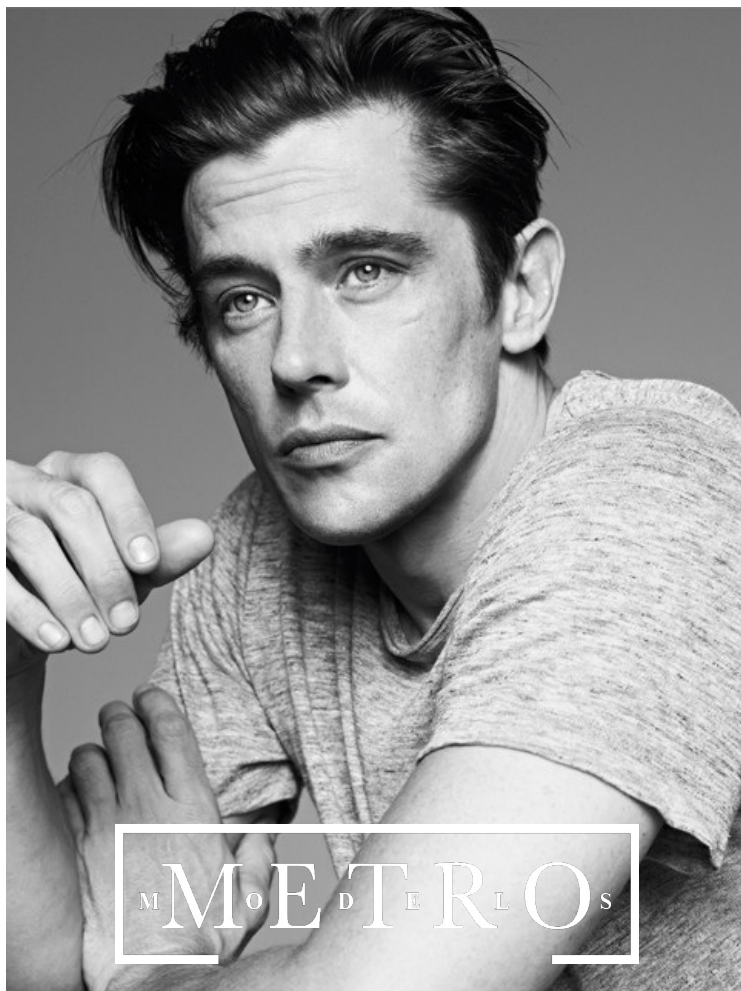

WERNER SCHREYER

M M O E D T E R L O S

WERNER SCHREYER

Height 179 Chest 94 Waist 76 Shoes 44 Hair Brown Eyes Blue