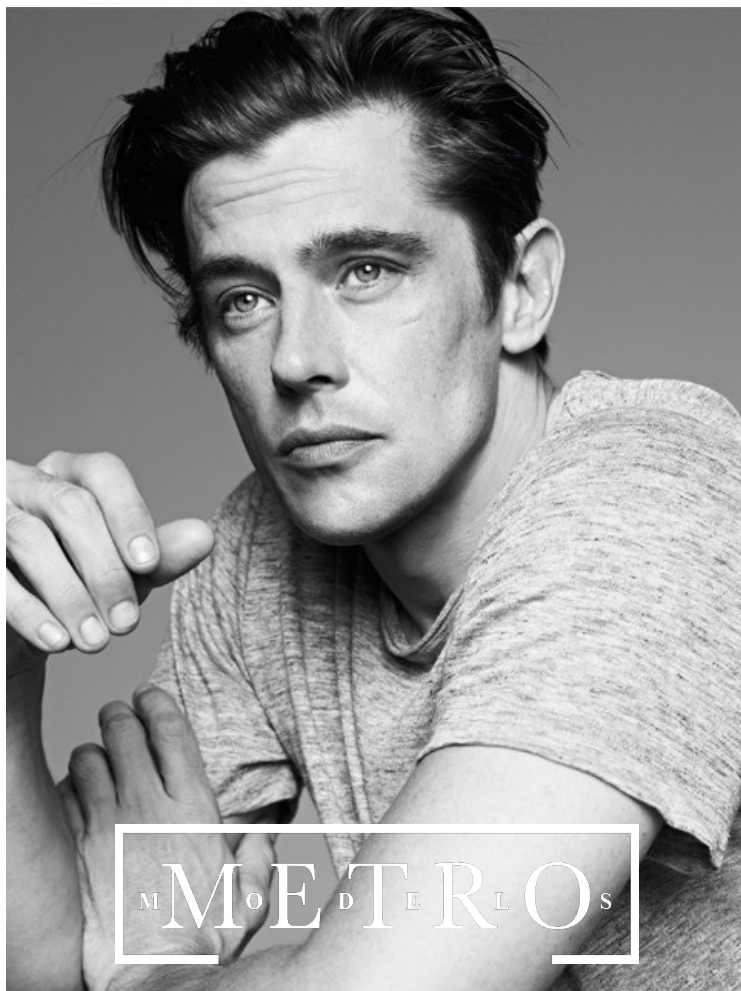

WERNER SCHREYER

M M O E D T E R L O S

M M^O E^D T^L O^S

WERNER SCHREYER

Height 179 Chest 94 Waist 76 Shoes 44 Hair Brown Eyes Blue