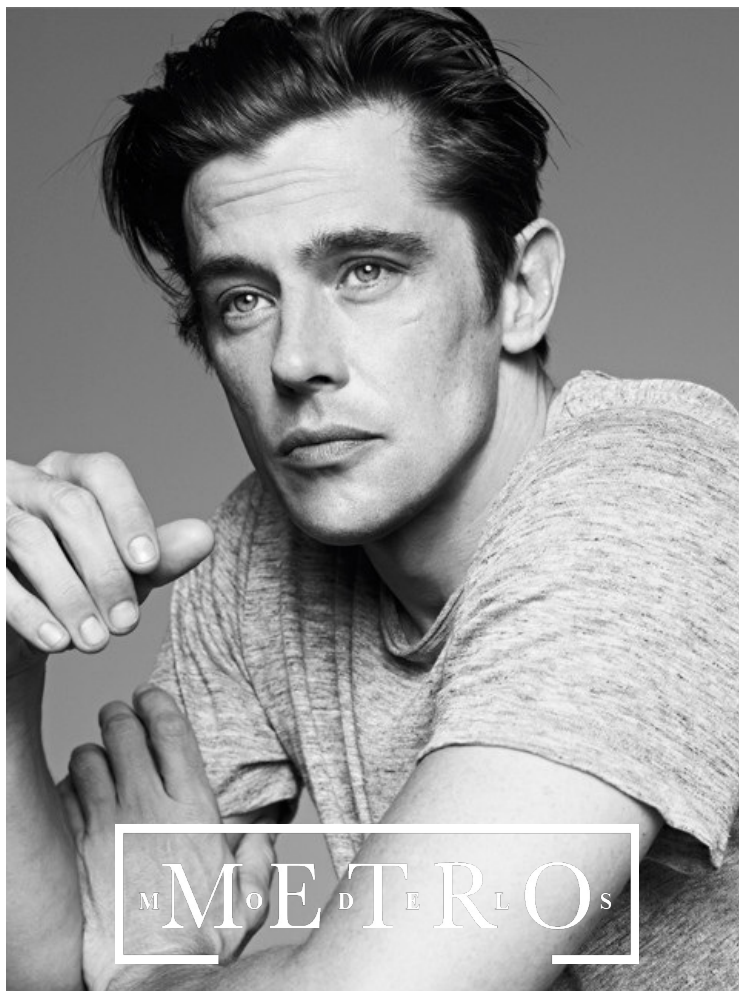

WERNER SCHREYER

M M O E D T E R L O S

WERNER SCHREYER

Height 179 Chest 94 Waist 76 Shoes 44 Hair Dark blond Eyes Blue