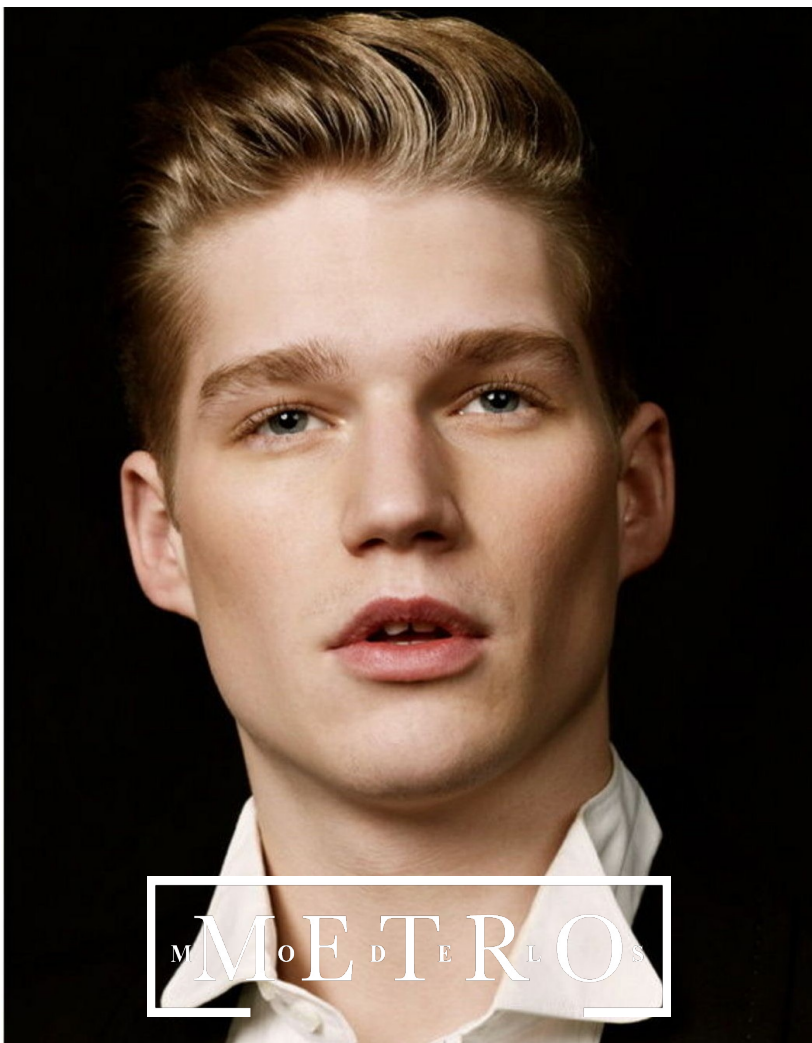

STEPHAN HAURHOLM

M^oE^dT^rL^oS

STEPHAN HAURHOLM

Height 186 Chest 91 Waist 86 Hips 95 Shoes 43 Hair Blond Eyes Blue