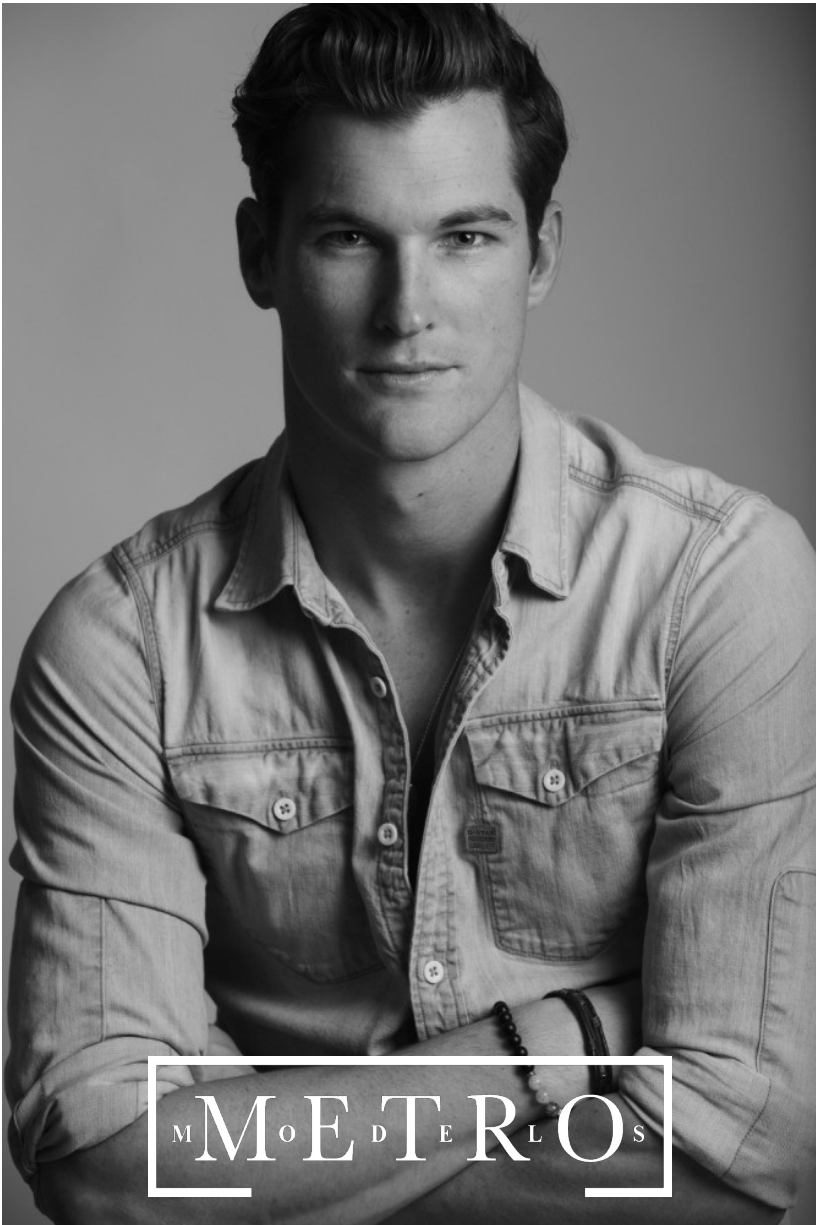

# SEAN VAN SCHOOR

M M O E D E R L O S

M M O E D T E R L O S

# SEAN VAN SCHOOR

*Height 189 Chest 96 Waist 84 Shoes 43 Hair Light brown Eyes Blue*