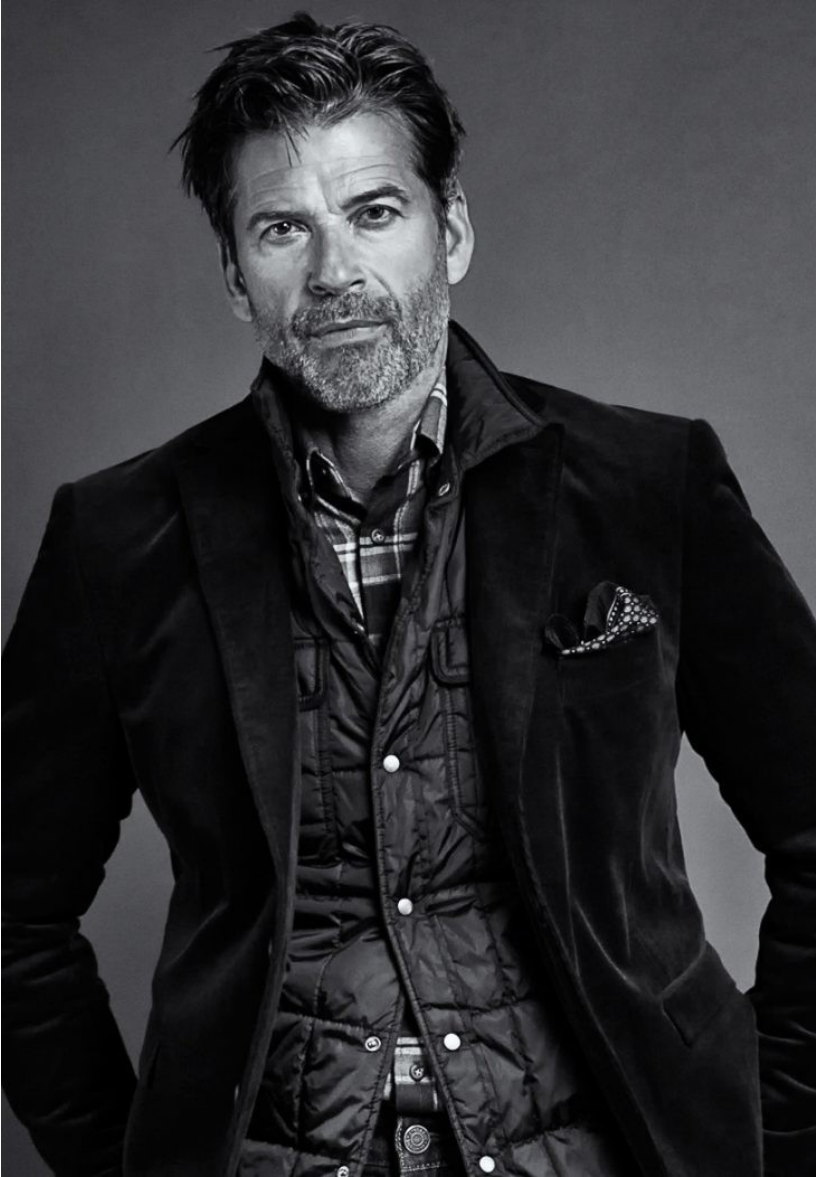

ROGER HADEN

M M O E D T E R L O S

ROGER HADEN

Height 187 Chest 98 Waist 81 Hips 93 Shoes 45 Hair Grey Eyes Blue