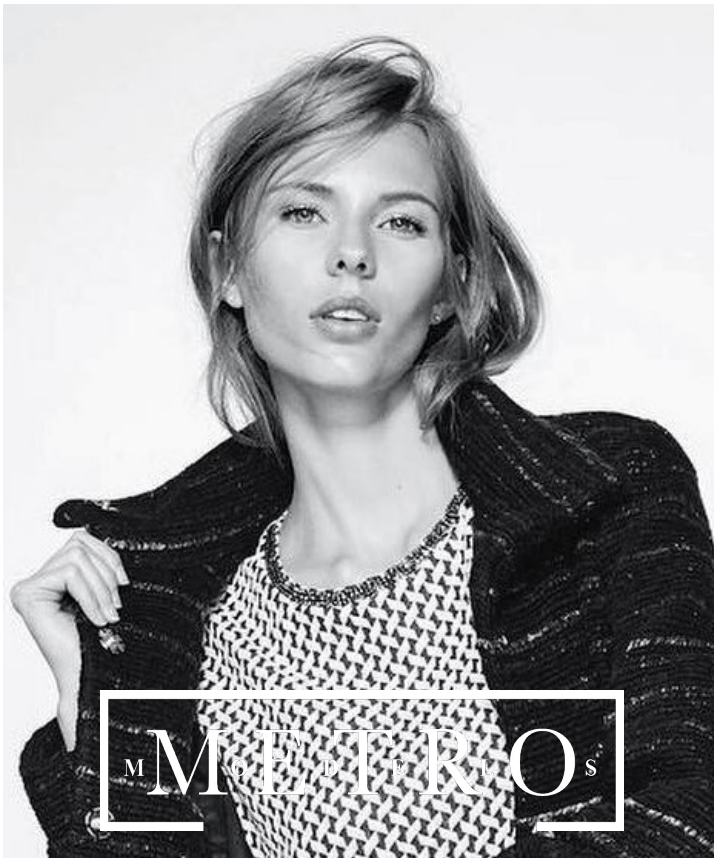

CHANTELLE PRETORIUS

M^oE^dT^rL O^s

CHANTELLE PRETORIUS

Height 175 Bust 81 Waist 59 Hips 88.5 Shoes 39 Hair Blond Eyes Blue