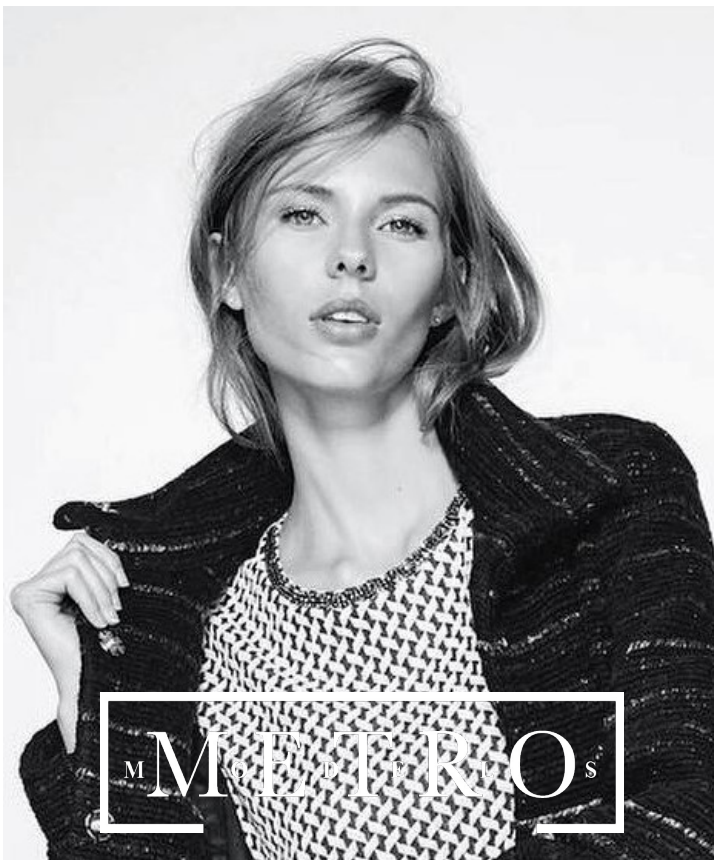

CHANTELLE PRETORIUS

M^oE^dT^rL O^s

CHANTELLE PRETORIUS

Height 175 Bust 81 Waist 59 Hips 88.5 Shoes 39 Hair Blond Eyes Blue