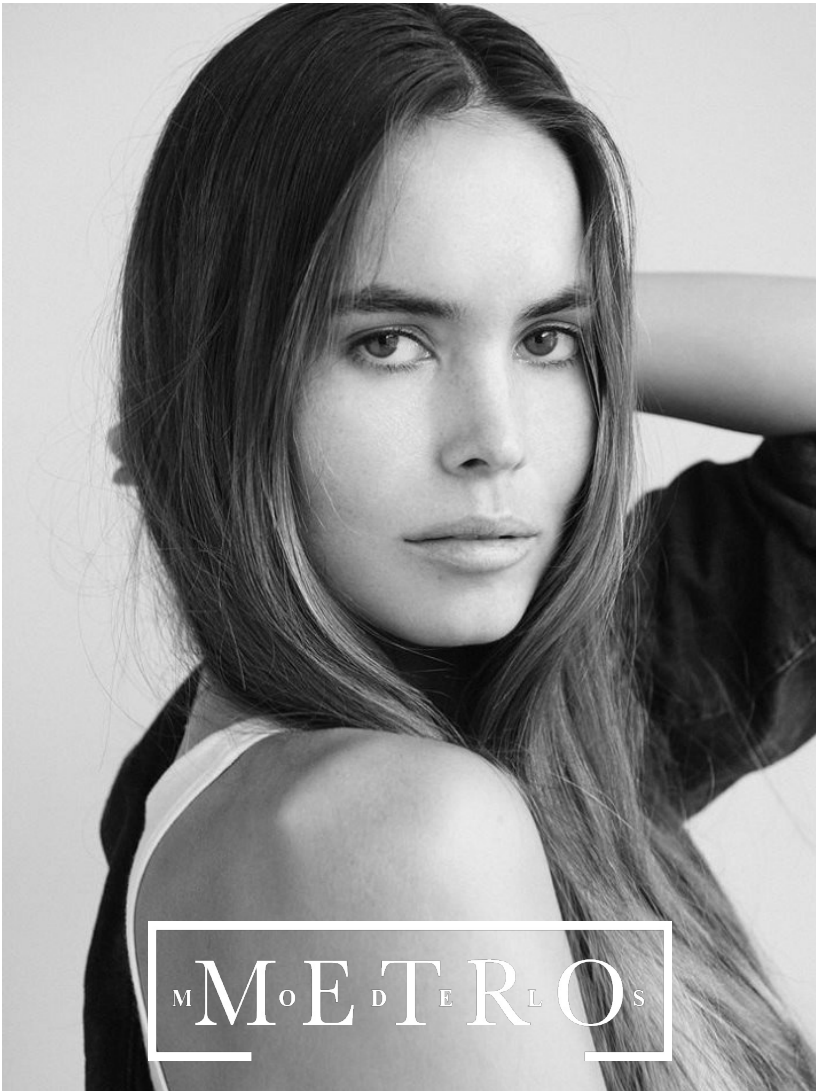

# MARIKE WESSELS

M<sup>M</sup>oE<sup>D</sup>T<sup>R</sup>Lo<sup>S</sup>

# MARIKE WESSELS

*Height 178 Bust 86 Waist 61 Hips 91 Shoes 40 Hair Brown Eyes Brown*