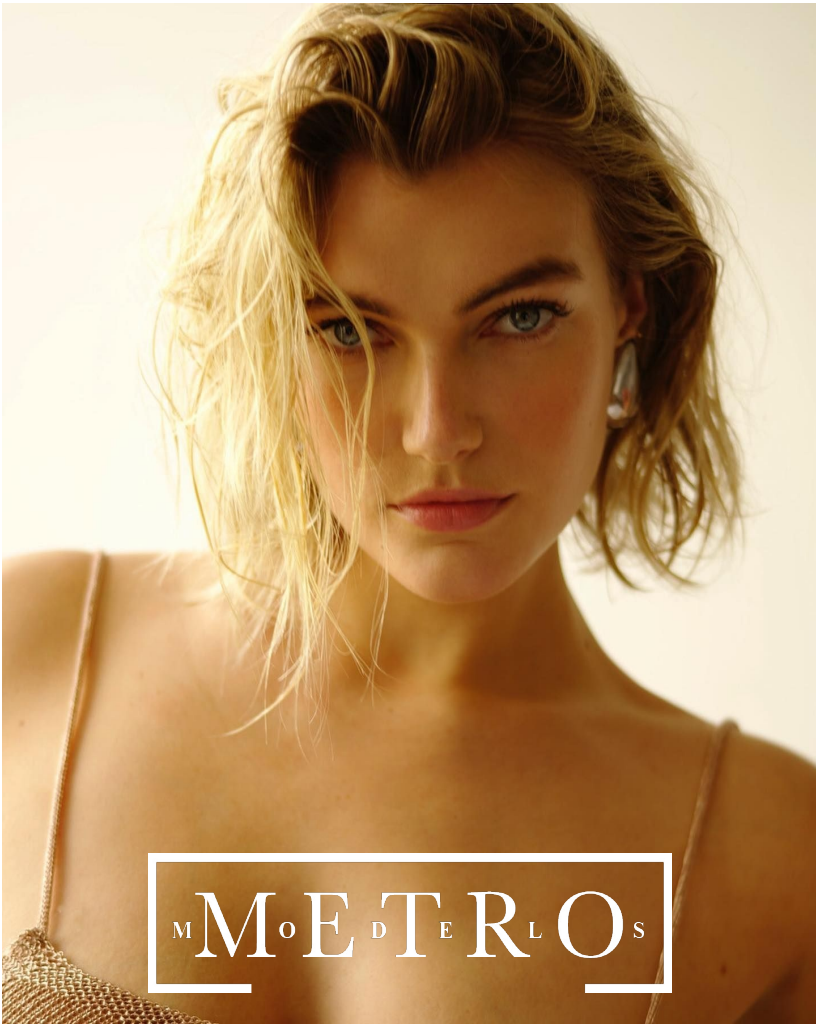

LOTTIE

M^oE^dT^rL^oS

LOTTIE

Height 180 Bust 102 Waist 81 Hips 109 Shoes 42 Hair Blond Eyes Blue