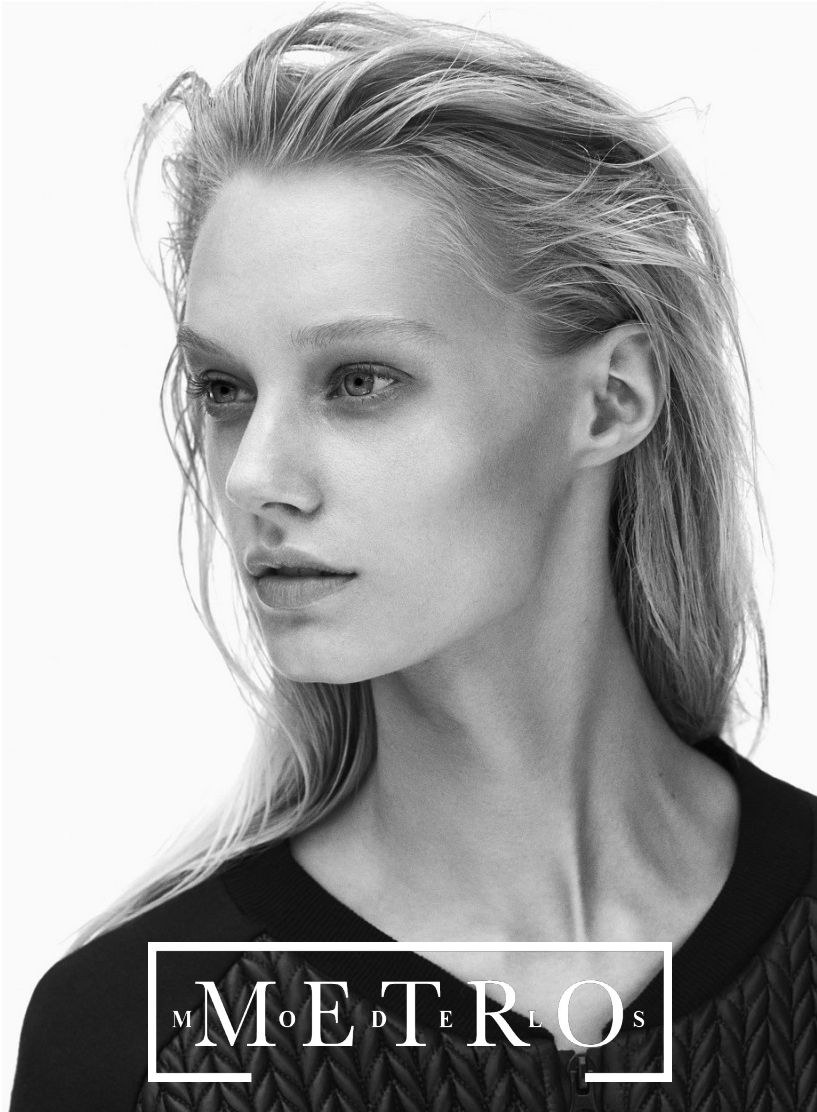

HELENE MOLSTED

M M^oE^dT^eR^LO^s

HELENE MOLSTED

Height 178 Bust 76 Waist 57 Hips 88 Shoes 40 Hair Blond Eyes Blue