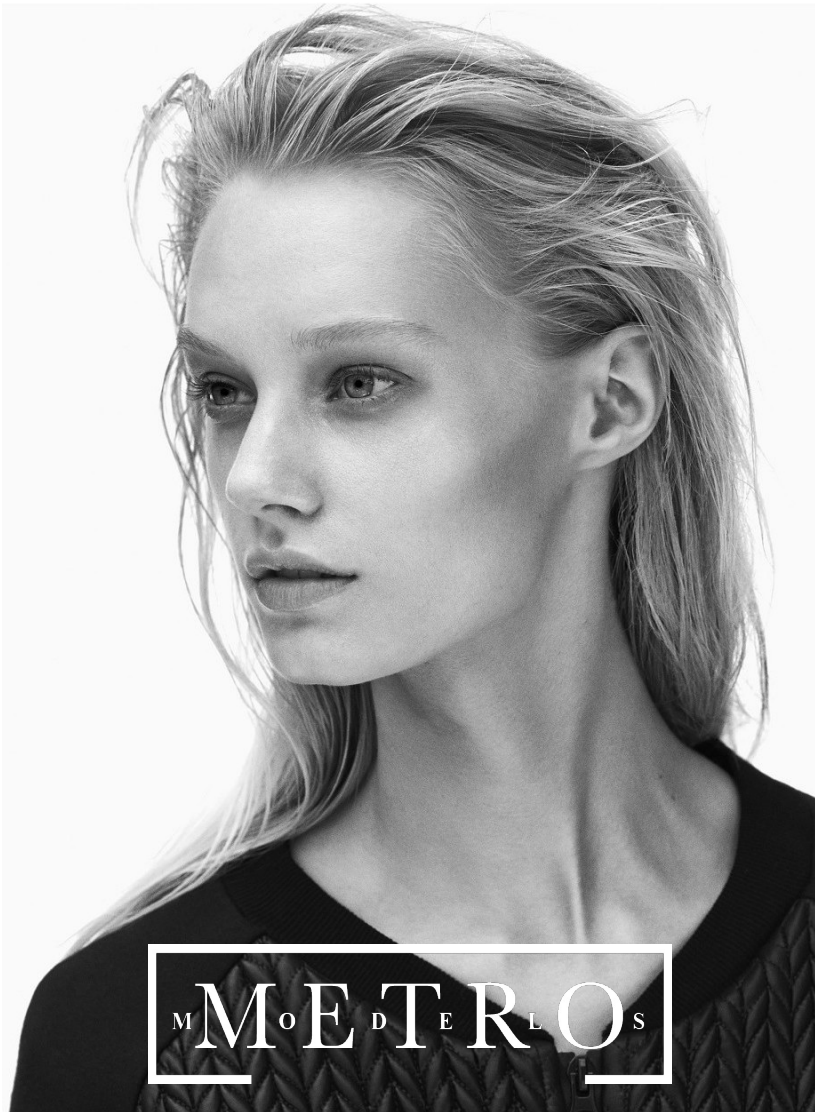

HELENE MOLSTED

M M^OE^DT^RL O^S

HELENE MOLSTED

Height 178 Bust 76 Waist 57 Hips 88 Shoes 40 Hair Blond Eyes Blue