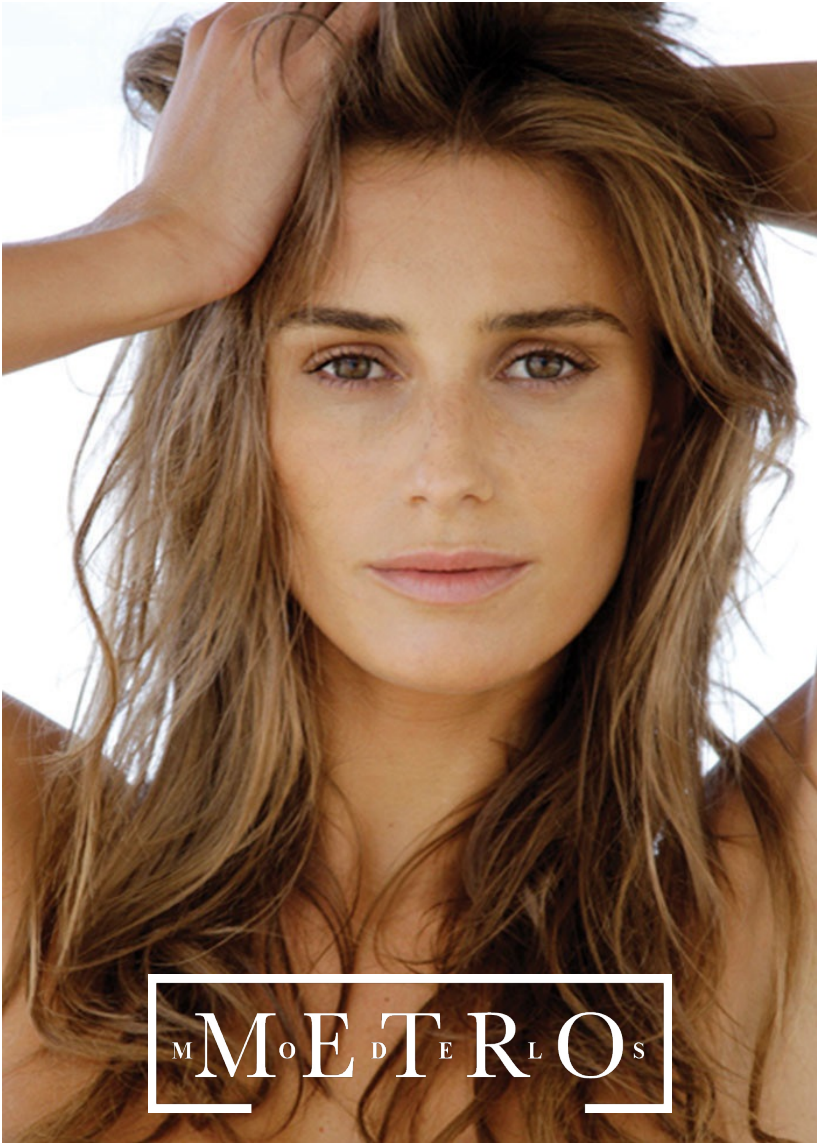

FANNY ANSELME

M^MoE^DT^ER^LO^S

FANNY ANSELME

Height 174 Bust 91 Waist 60 Hips 89 Shoes 39 Hair Brown Eyes Grey