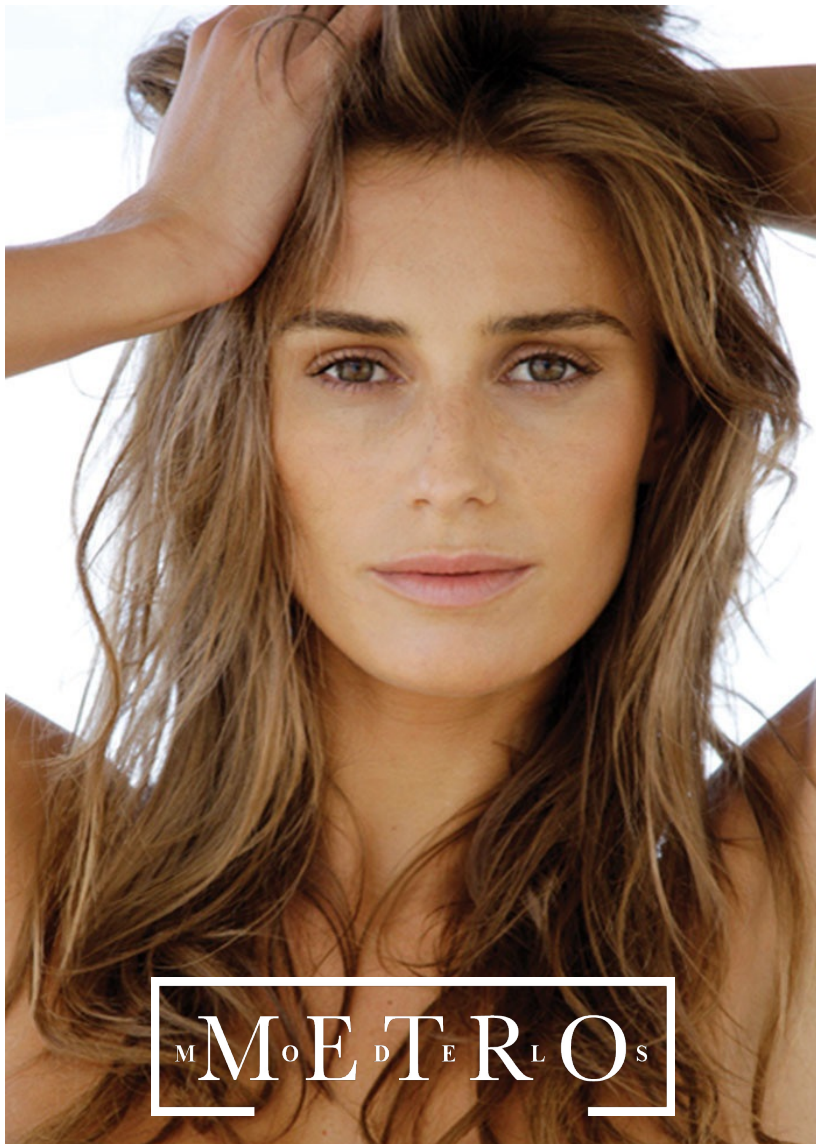

FANNY ANSELME

M M O E D T E R L O S

FANNY ANSELME

Height 174 Bust 91 Waist 60 Hips 89 Shoes 39 Hair Brown Eyes Grey