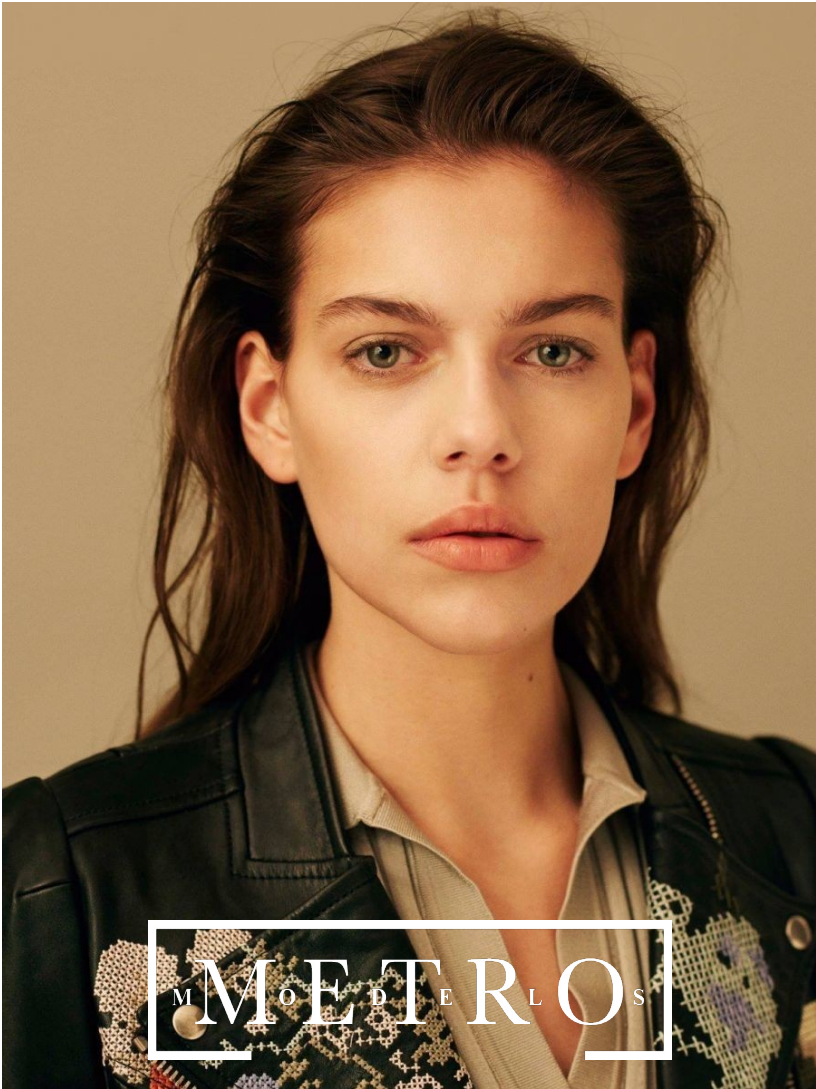

# AMELIA ROMAN

M M O E D T E R L O S

# AMELIA ROMAN

*Height 179 Bust 82 Waist 60 Hips 87 Shoes 41 Hair Brown Eyes Green*