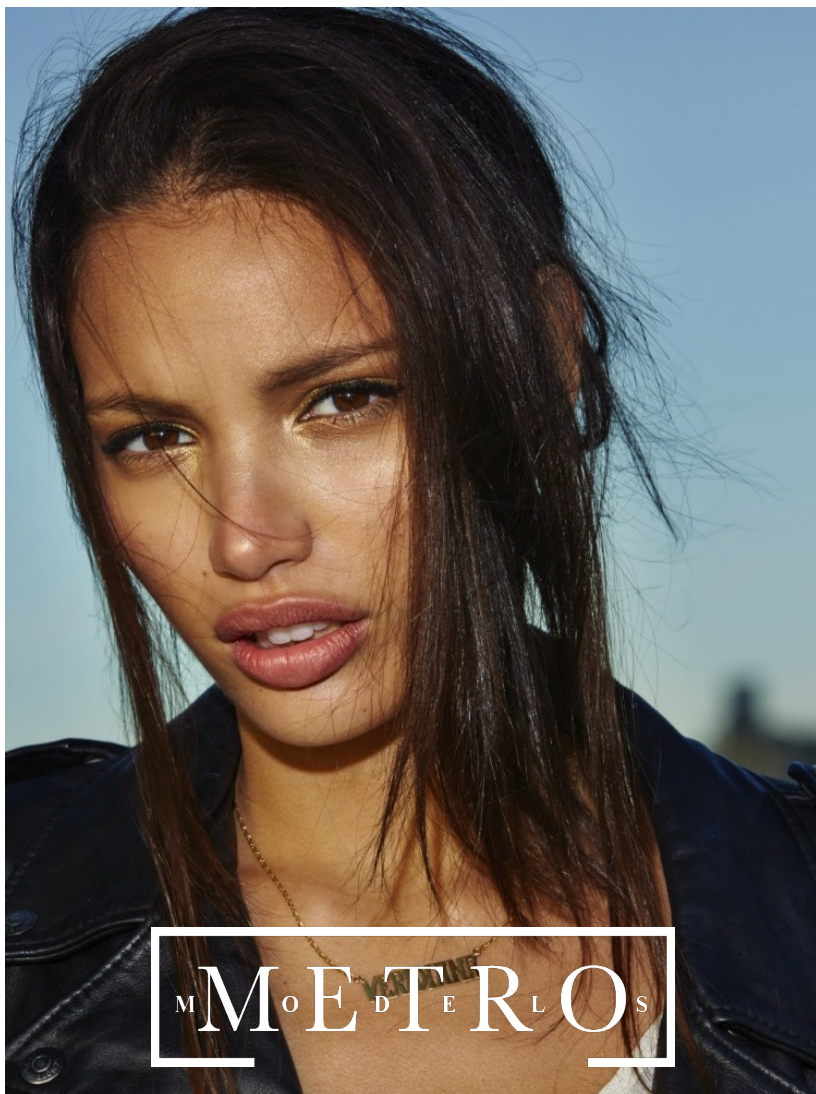

VERIDIANA FERREIRA

M^oE^dR^lO^s

VERIDIANA FERREIRA

Height 180 Bust 82 Waist 60 Hips 89 Shoes 39 Hair Brown Eyes Brown