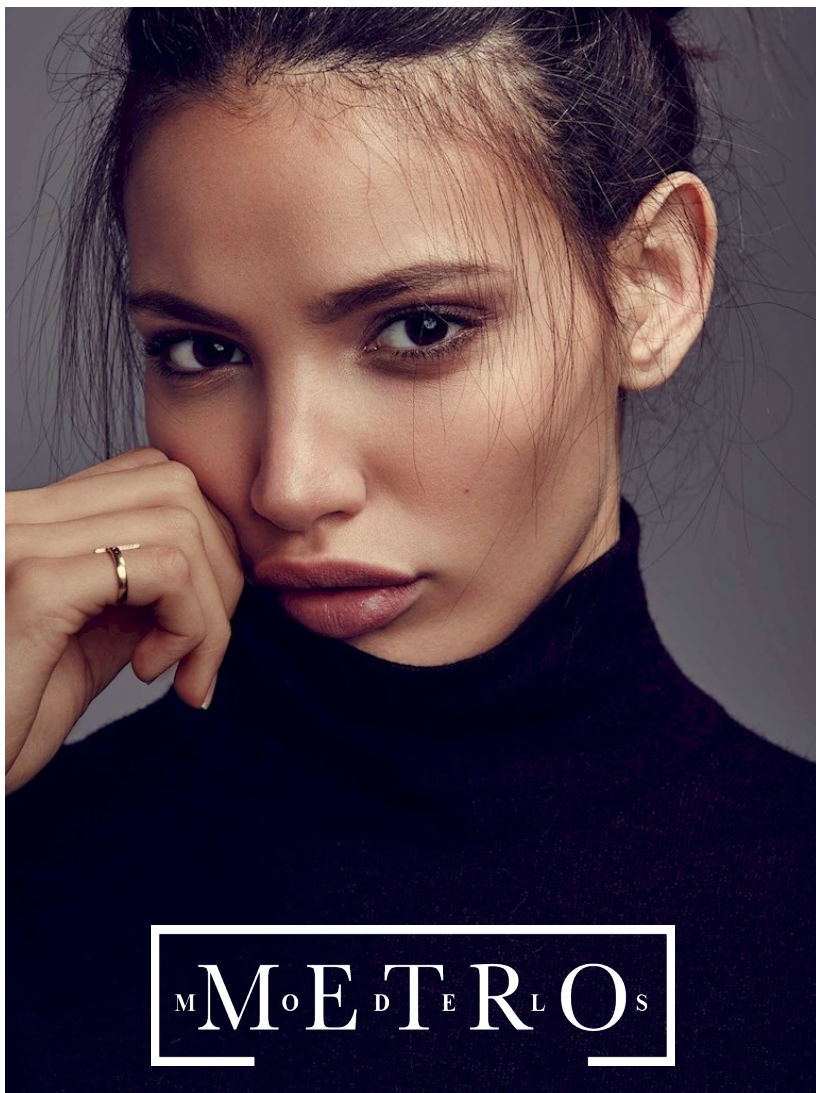

VERIDIANA FERREIRA

M^oE^dT^eR^lO^s

VERIDIANA FERREIRA

Height 180 Bust 82 Waist 60 Hips 89 Shoes 39 Hair Brown Eyes Brown