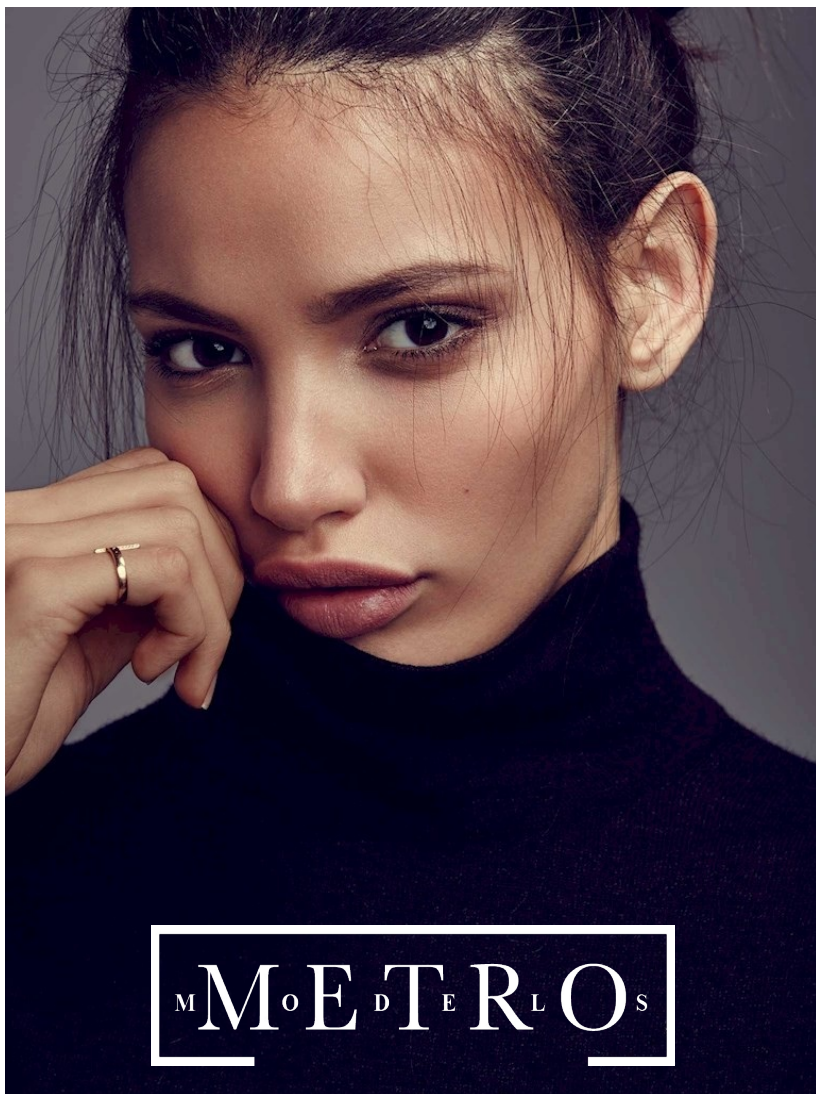

VERIDIANA FERREIRA

M^oE^dT^eR^LO^s

VERIDIANA FERREIRA

Height 180 Bust 82 Waist 60 Hips 89 Shoes 39 Hair Brown Eyes Brown