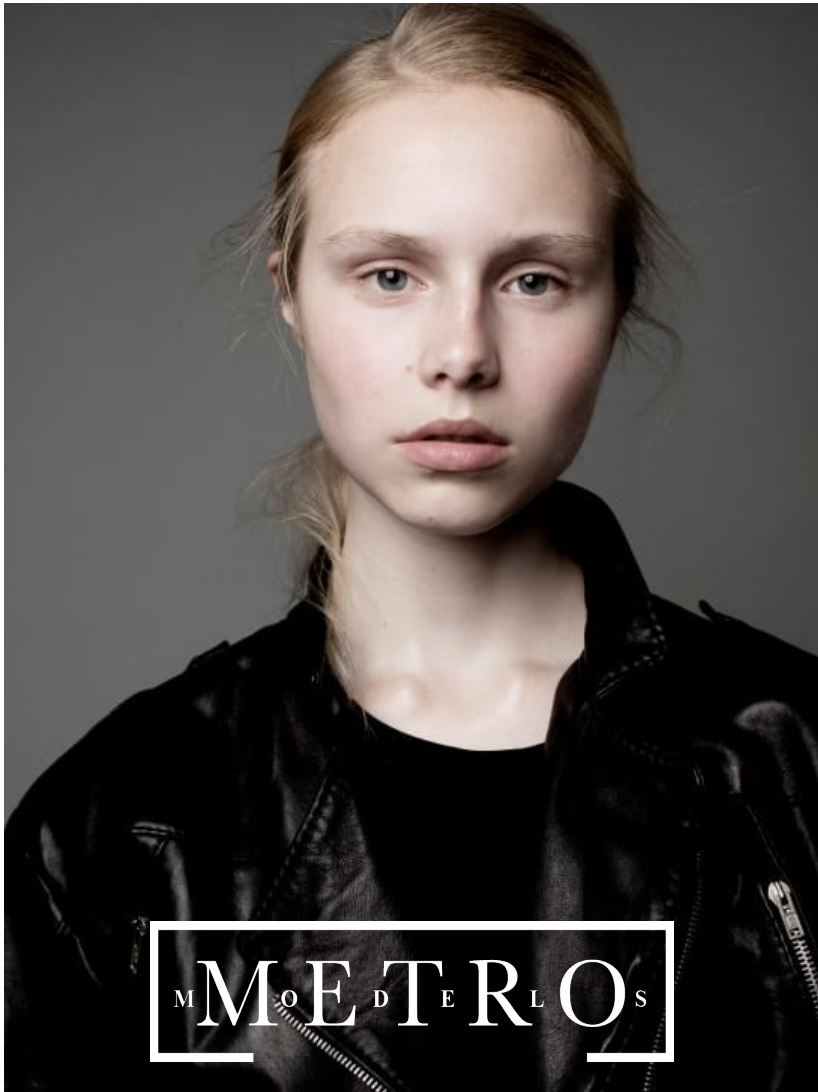

VERA VASSILIEVA

M^oE^dT^rL^oS

VERA VASSILIEVA

Height 176 Bust 80 Waist 57 Hips 87 Shoes 40 Hair Blond Eyes Blue