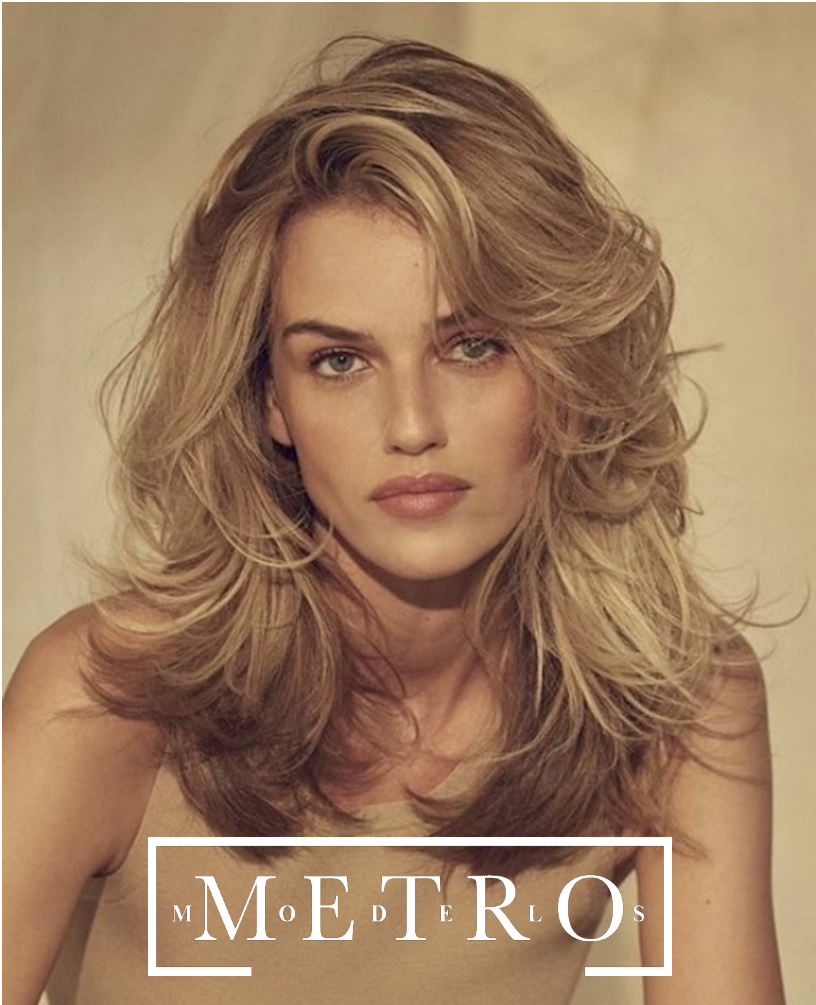

MATHILDE

M M O E D T E R L O S

MATHILDE

Height 172 Bust 85 Waist 63 Hair Light brown Eyes Blue