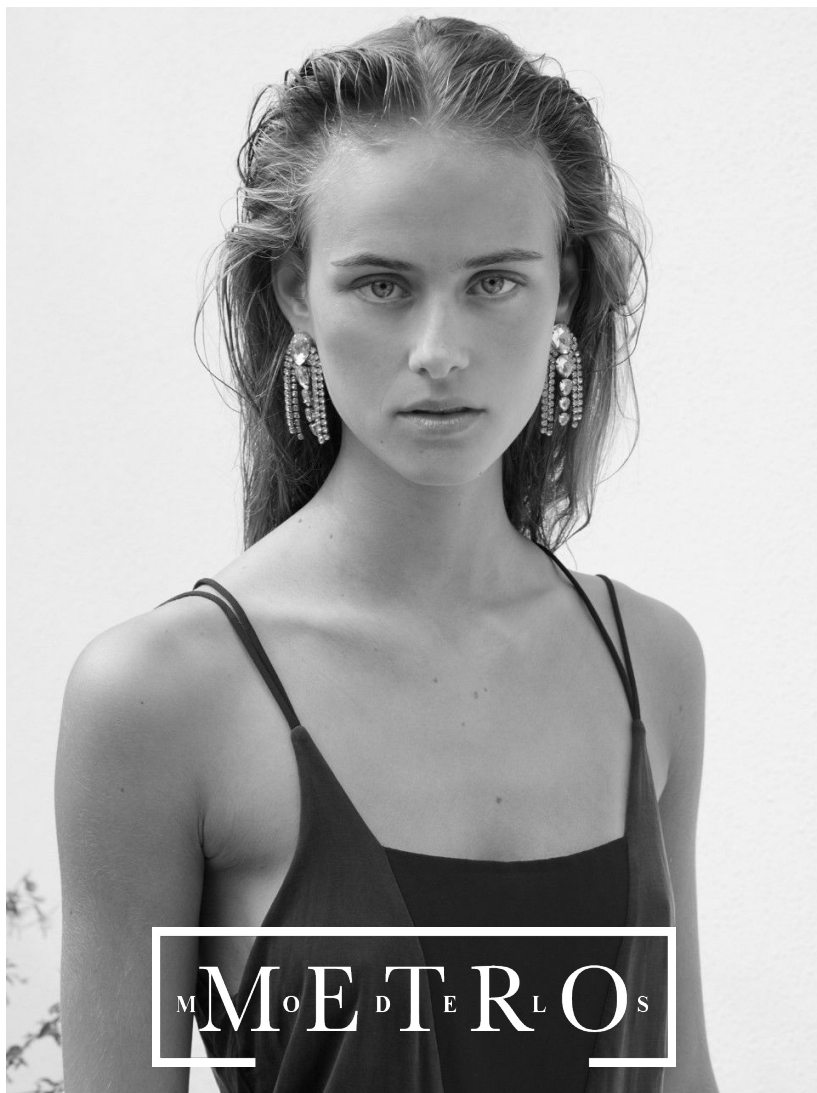

ANNA CATHRINE NORMAND

M O E T R L O S

M^MoE^DT^ER^LO^S

ANNA CATHRINE NORMAND

Height 181 Bust 80 Waist 58 Hips 86 Shoes 38 Hair Dark blond Eyes Blue