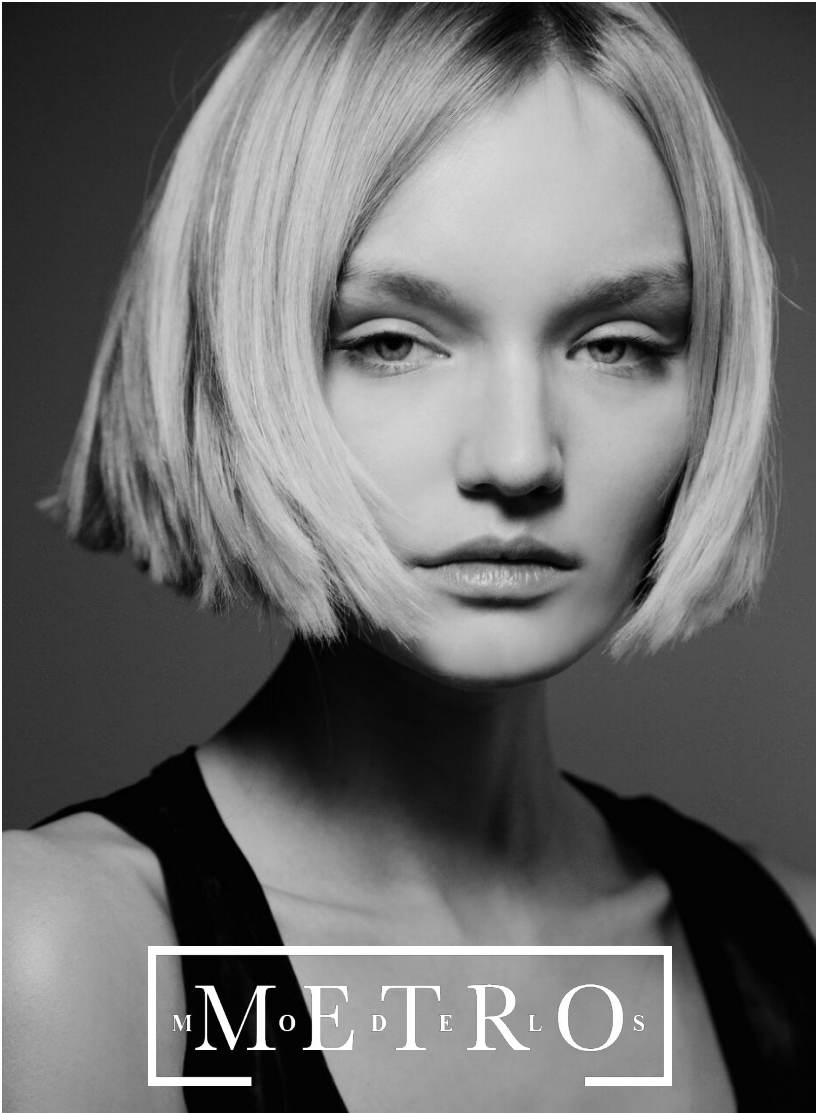

SOFIA SILVANAS

Haldenstrasse 46, 8045 Zurich, metromodels.com, +4176 523 38 76, info@metromodels.com