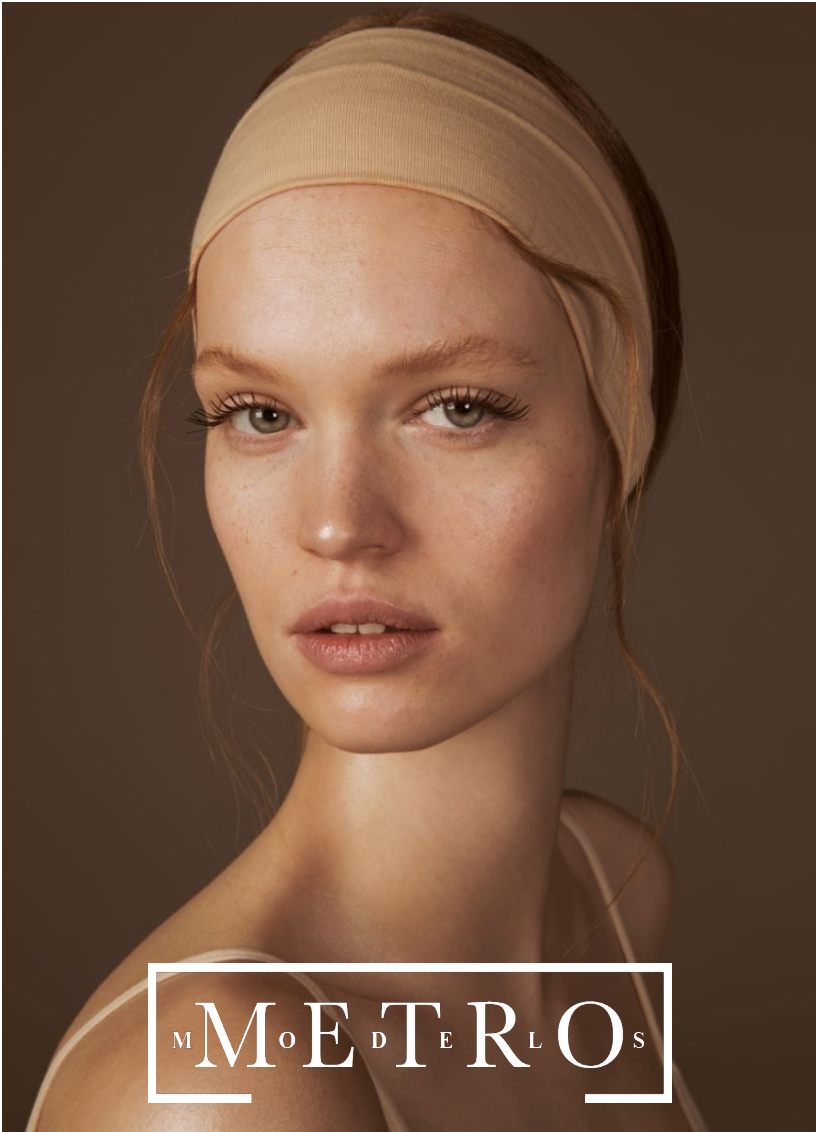

# LUISA BIANCHIN

M M O E D T E R L O S

LUISA BIANCHIN

*Height 177 Bust 84 Waist 62 Hips 88 Shoes 39 Hair Red Eyes Blue*