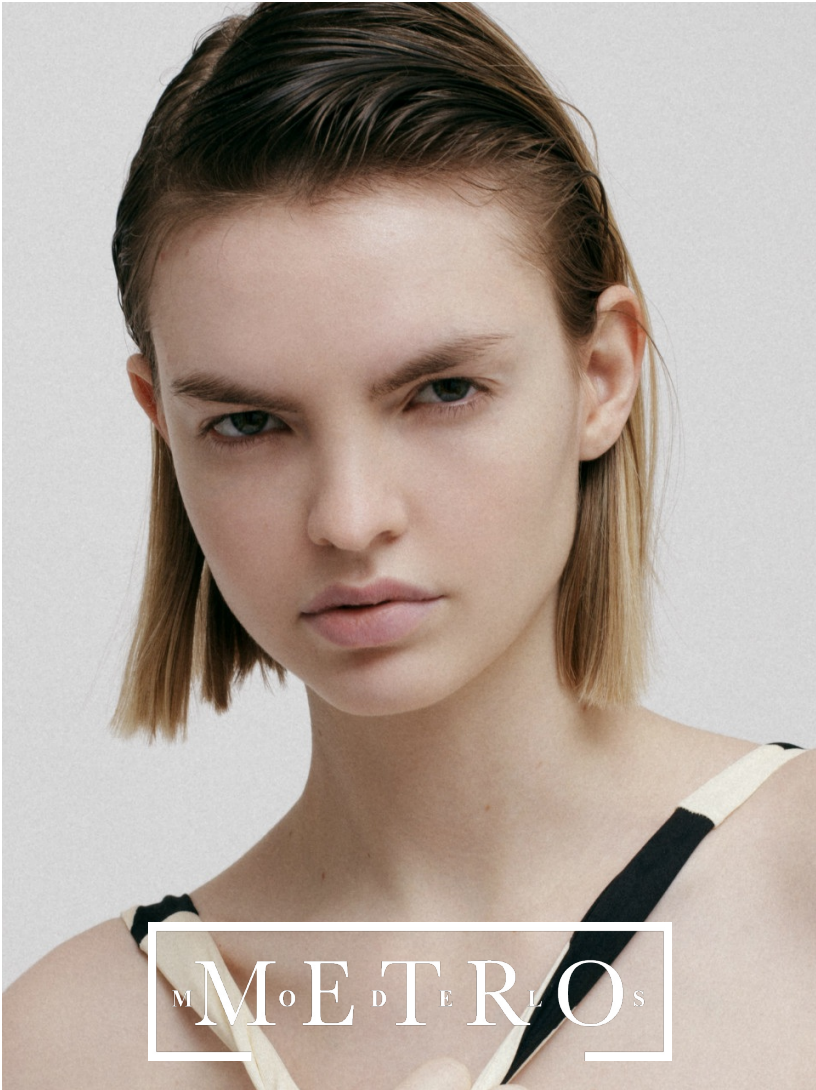

# JENNA HEISLER

M<sup>M</sup>oE<sup>D</sup>T<sup>R</sup>L O<sup>S</sup>

# JENNA HEISLER

*Height 176 Bust 86 Waist 61 Hips 87 Shoes 39 Hair Blond Eyes Hazel*