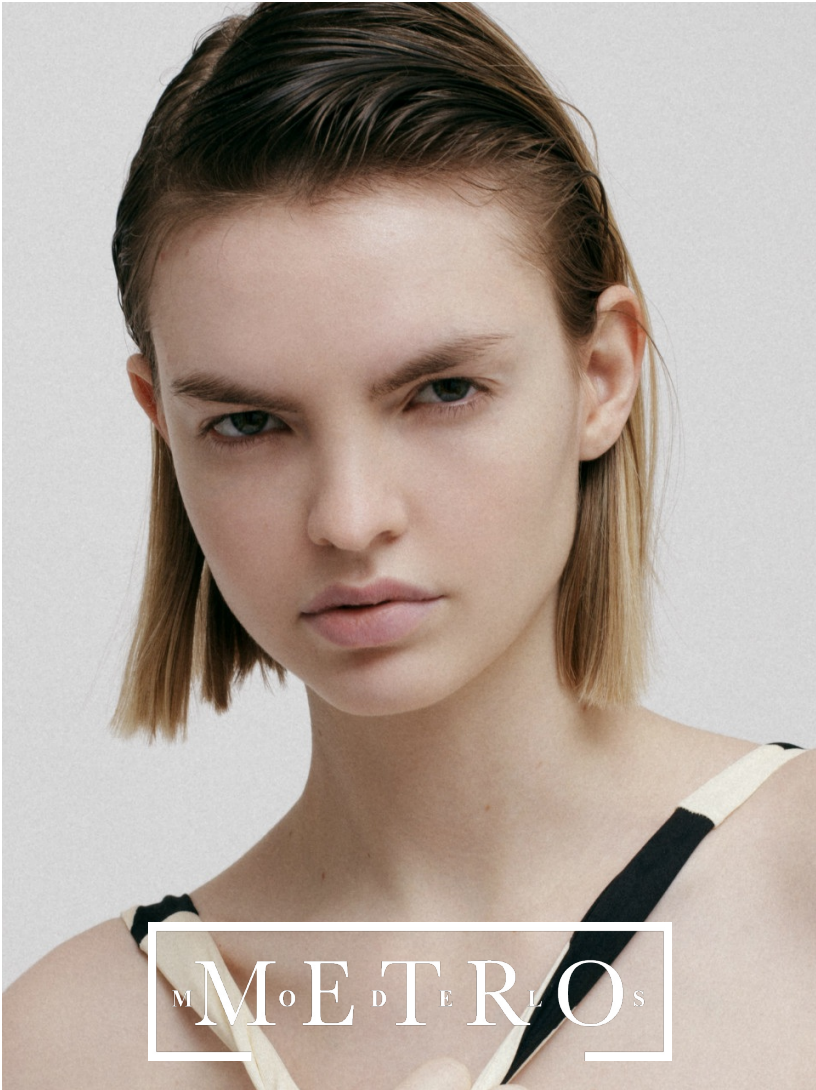

JENNA HEISLER

M^M E^D T^R L^L O^S

JENNA HEISLER

Height 176 Bust 86 Waist 61 Hips 87 Shoes 39 Hair Blond Eyes Hazel