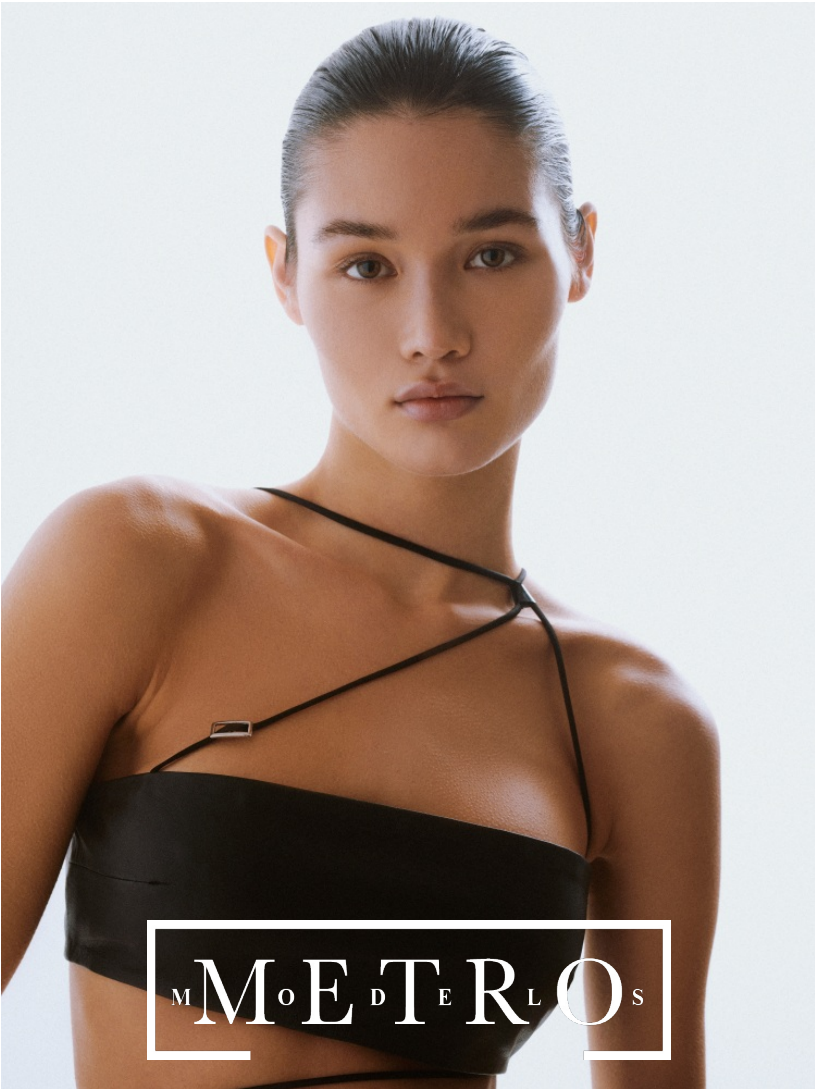

# DUNYA NAVABI

M M O E D T E R L O S

DUNYA NAVABI

*Height 177 Bust 82 Waist 60 Hips 88 Shoes 39 Hair Brown Eyes Brown*