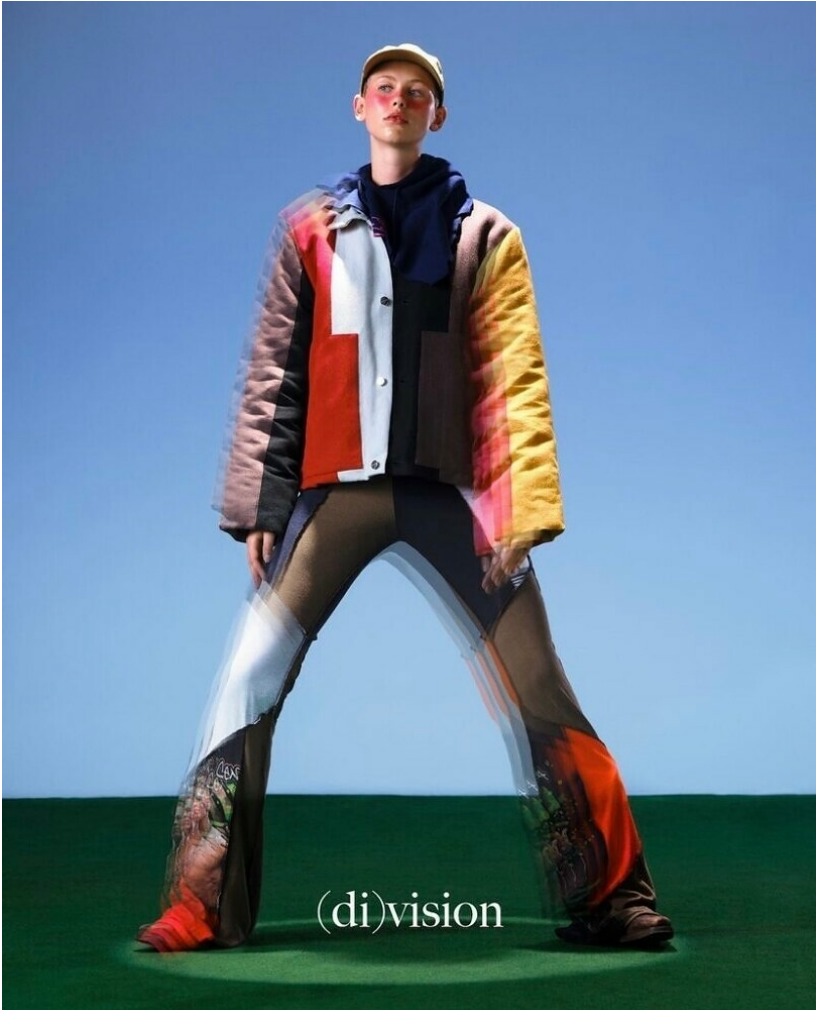

NANA RAFFN

M^oE^dT^rL O^s

NANA RAFFN

Height 181 Bust 82 Waist 60 Hips 95 Shoes 39.5 Hair Blond Eyes Blue