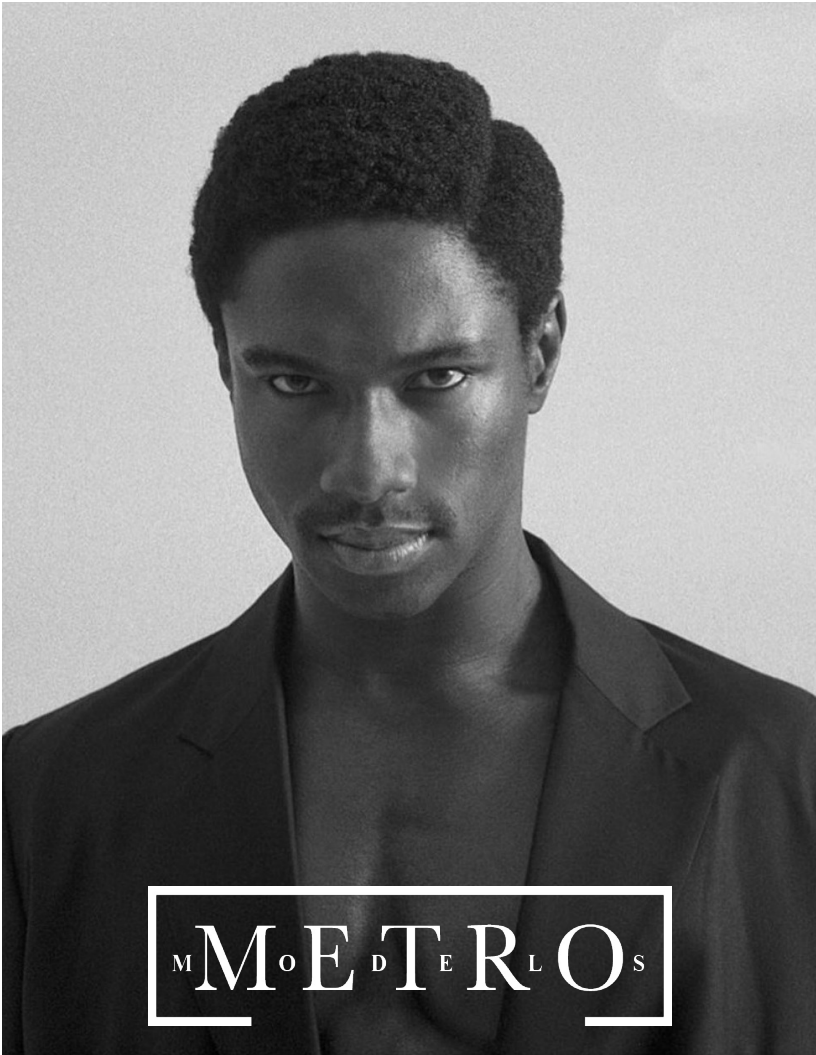

SADIQ DESH

M M O E D T E R L O S

SADIQ DESH

Height 186 Chest 94 Waist 74 Hips 93 Shoes 45 Hair Black Eyes Hazel