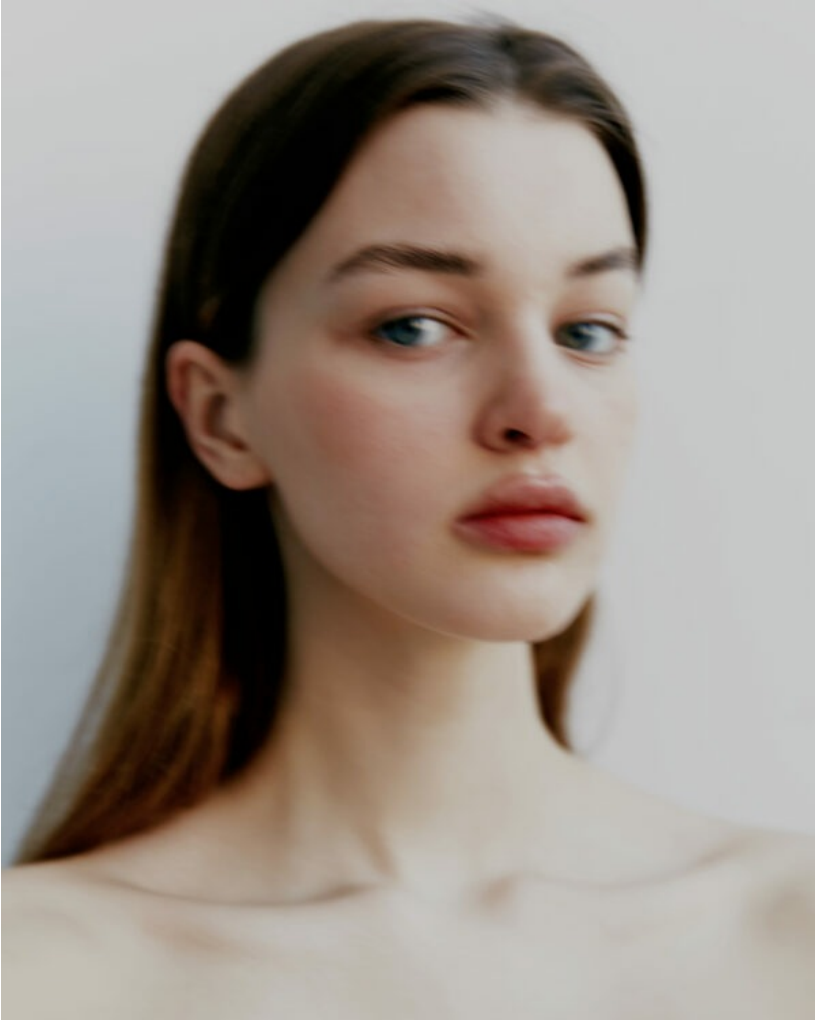

WERO KRUPA

M^oE^dT^rL O^s

WERO KRUPA

Height 177 Bust 82 Waist 59 Hips 91 Shoes 39 Hair Light brown Eyes Blue