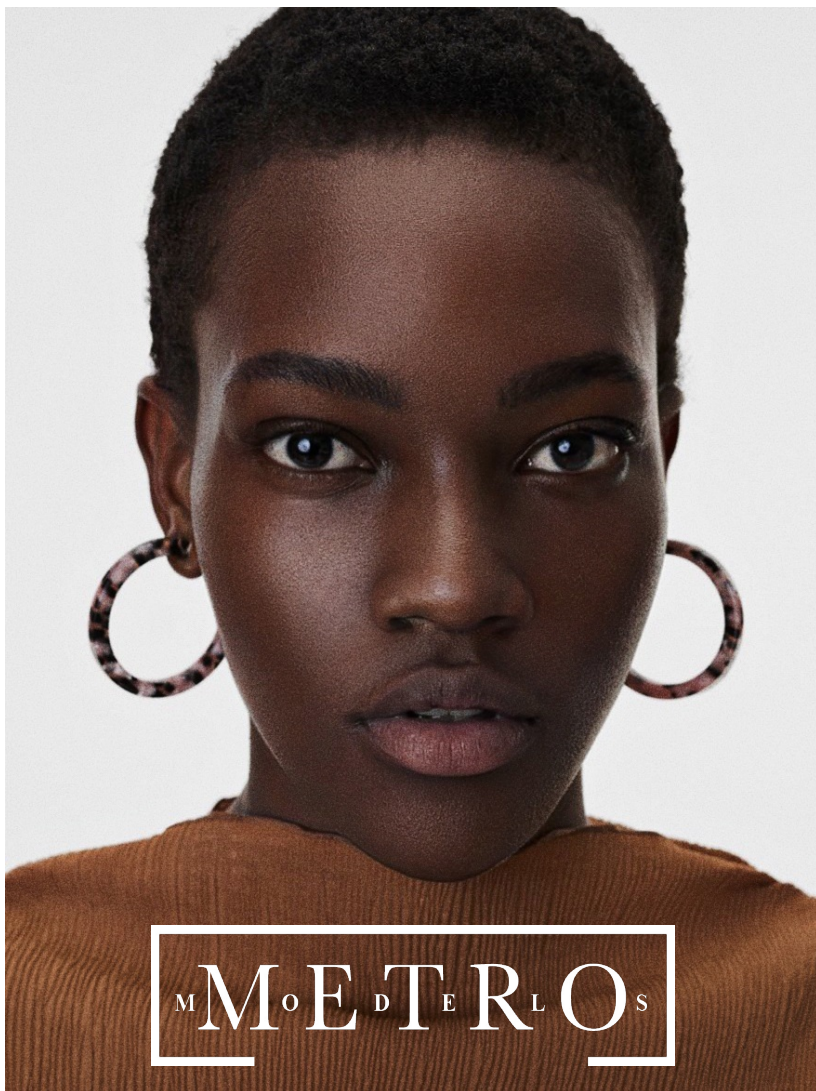

# GUGULETHU SIBANDA

M M O E D T E R L O S

# GUGULETHU SIBANDA

*Height 178 Bust 82 Waist 64 Hips 93 Shoes 41 Hair Black Eyes Black*