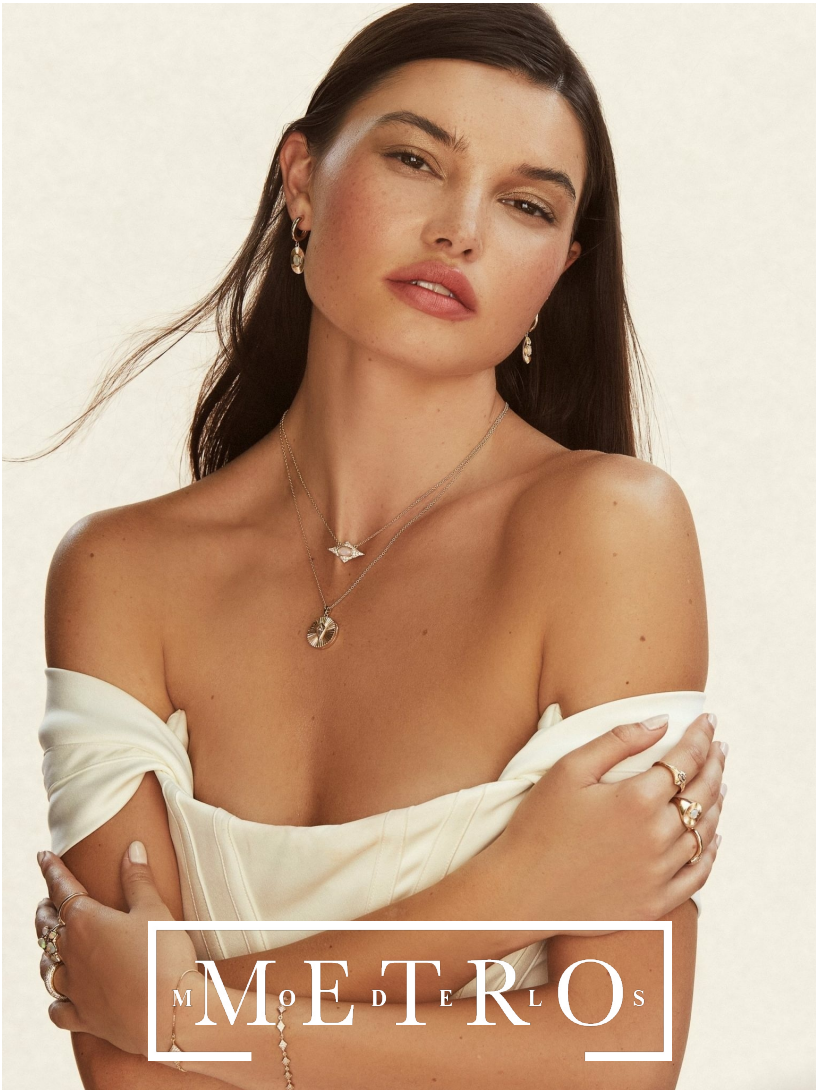

BRI CHEN

M^M O^O E^E T^T E^E R^R L^L O^O S

BRI CHEN

Height 173 Bust 81 Waist 62 Hips 89 Shoes 38 Hair Dark brown Eyes Brown