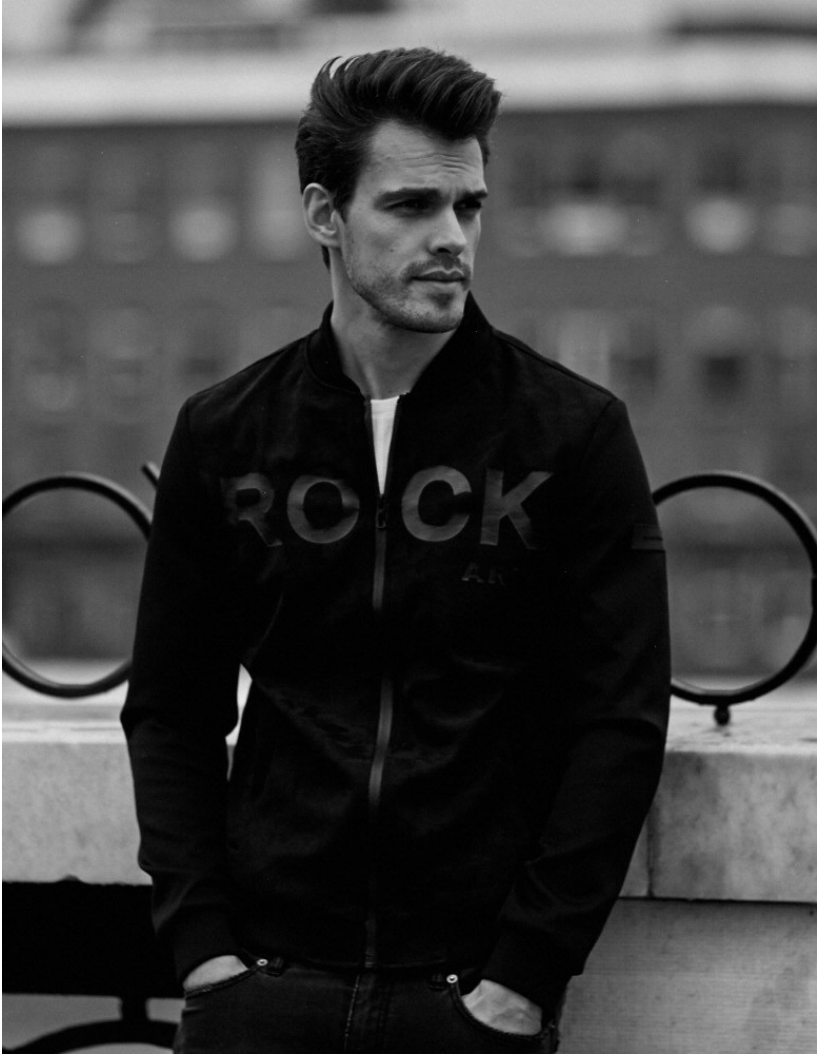

## ROMAN BLINOV

*Height 182 Chest 97 Waist 80 Hips 95 Shoes 42.5 Hair Brown Eyes Brown*