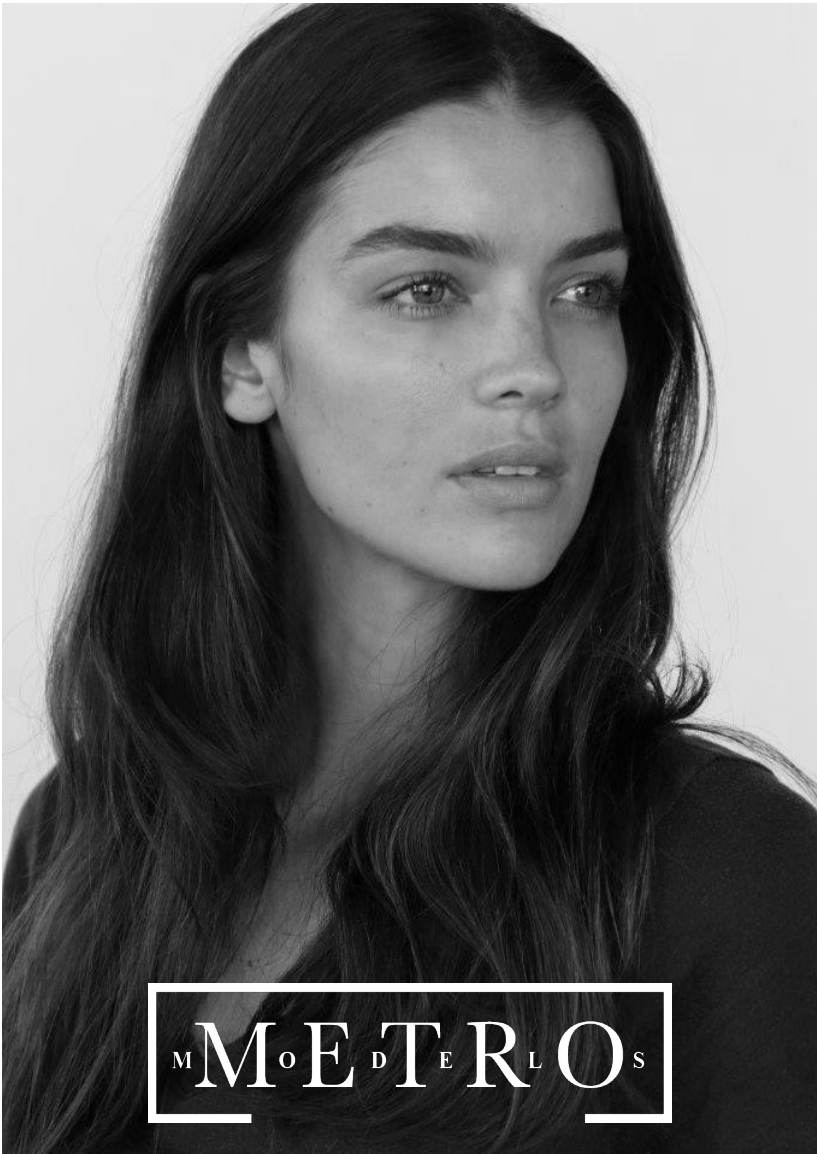

NATASHA BARNARD

M^MoE^DT^ER^Lo^S

NATASHA BARNARD

Height 176 Bust 88 Waist 61 Hips 92 Shoes 42 Hair Brown Eyes Blue