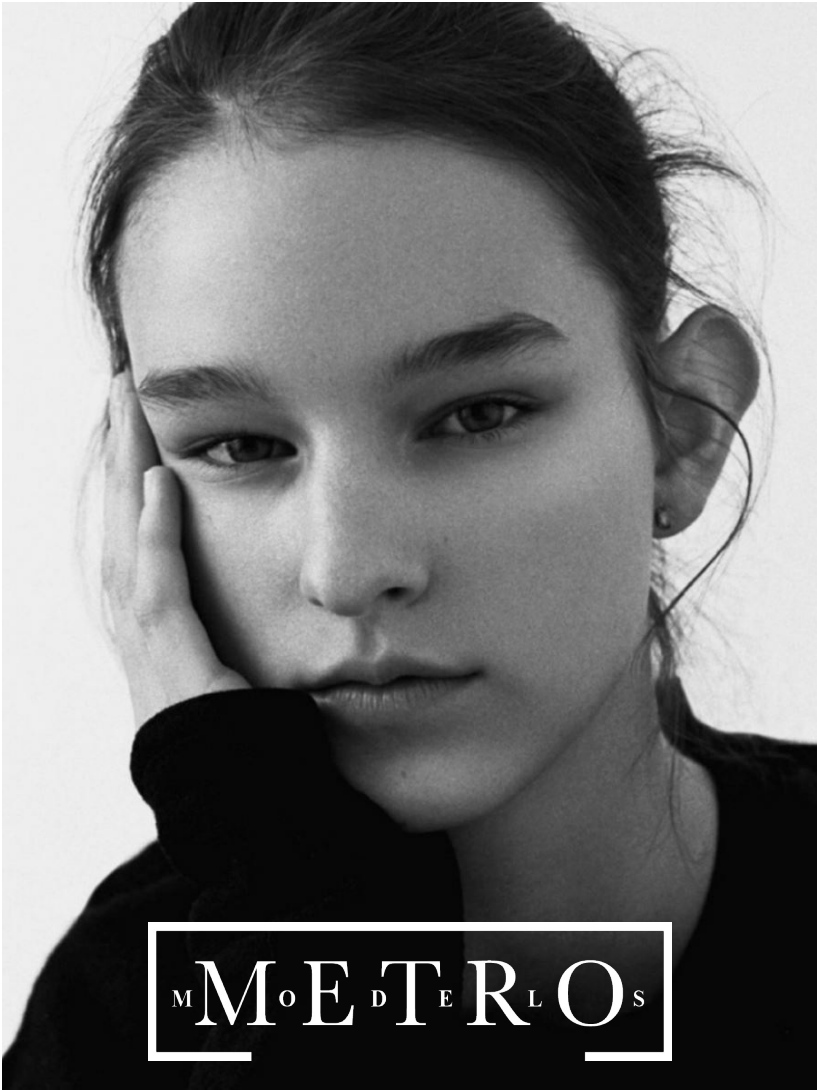

LAURA TOTH

M M O E D T E R L O S

LAURA TOTH

Height 179 Bust 79 Waist 59 Hips 88 Hair Light brown Eyes Hazel