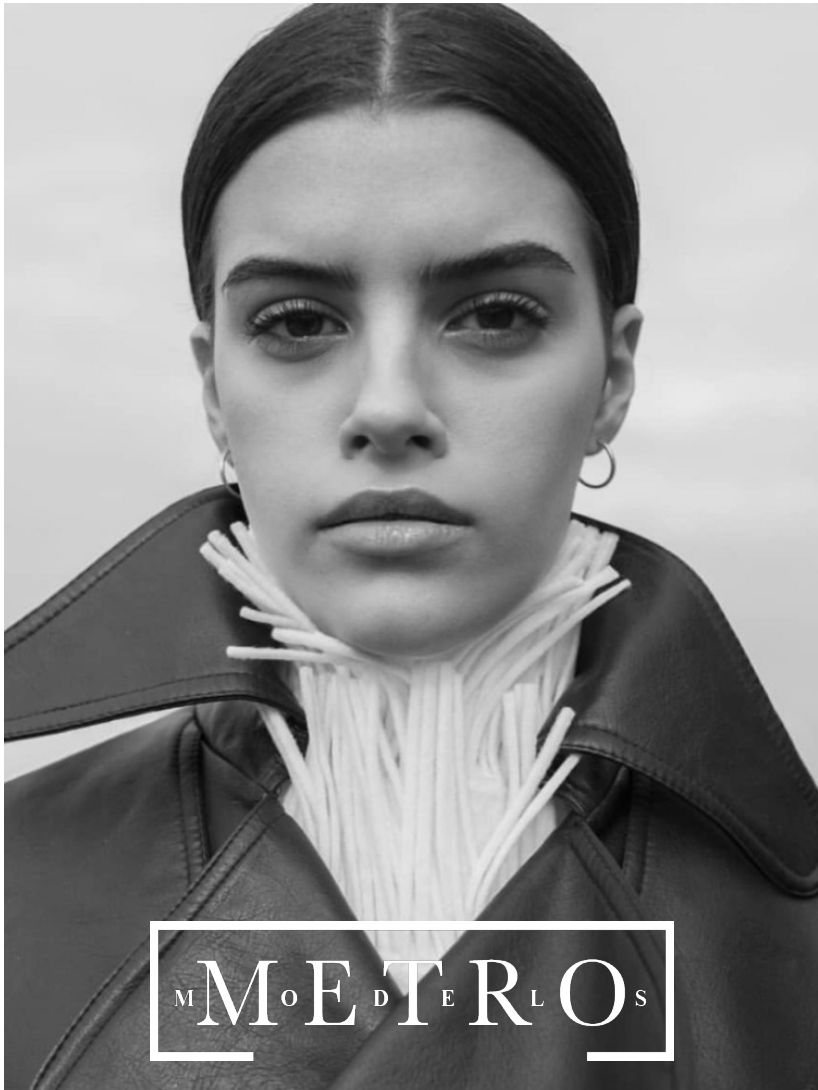

KATYA VELCHEVA

M M O E D T E R L O S

KATYA VELCHEVA

Height 177 Bust 83 Waist 60.5 Hips 90 Shoes 40 Hair Brown Eyes Brown