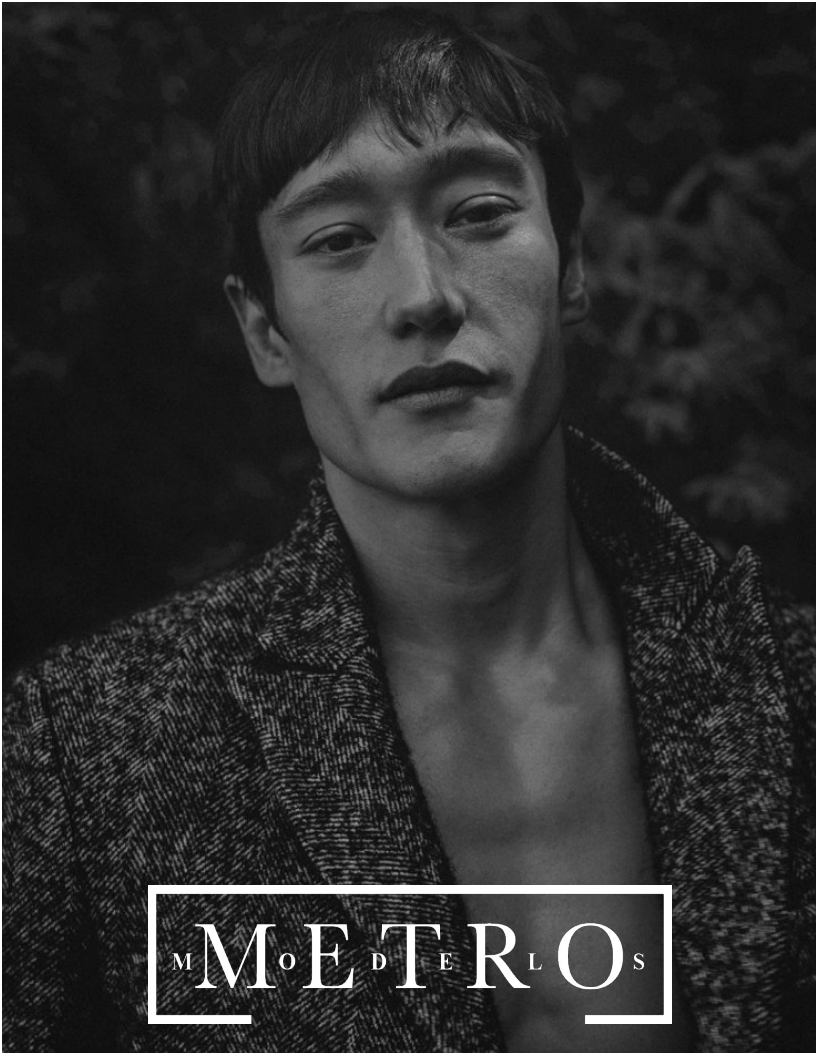

# DANIEL YOON

M M O E D T E R L O S

DANIEL YOON

*Height 185 Chest 92 Waist 77 Shoes 43 Hair Brown Eyes Brown*