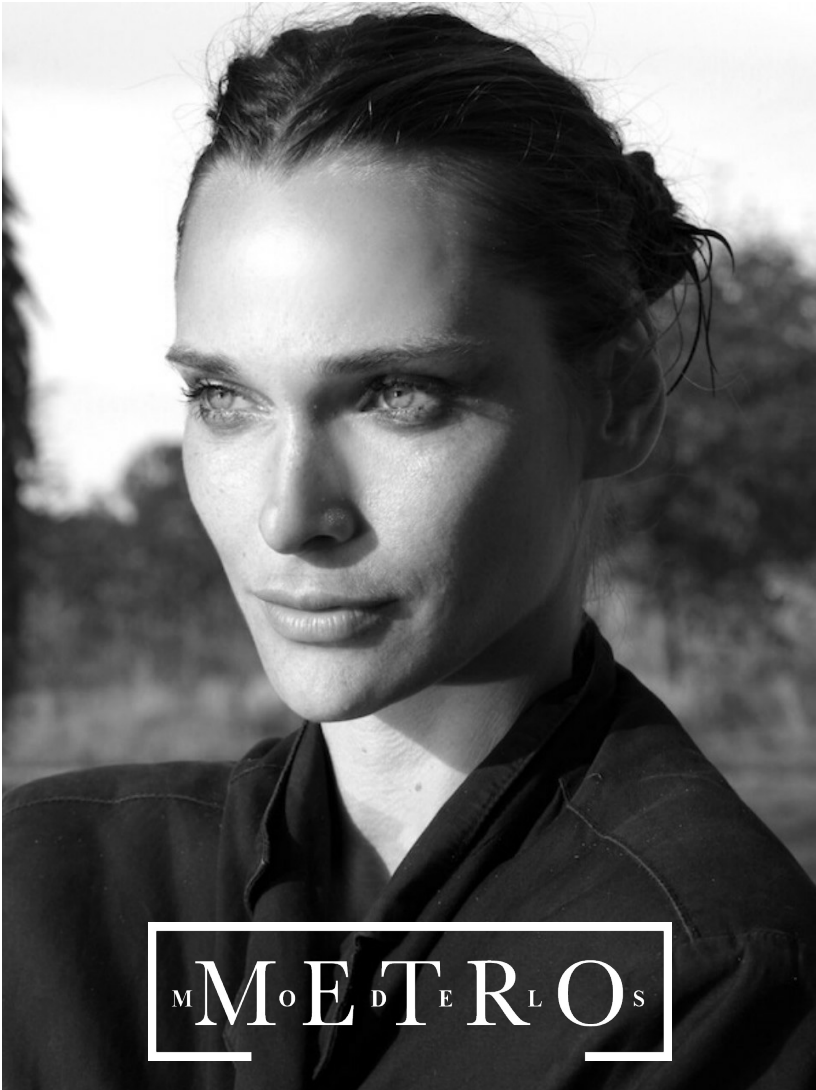

EWA WITKOWSKA

M M O E D T E R L O S

M^oE^dT^rL O^s

EWA WITKOWSKA

Height 172 Bust 87 Waist 61 Hips 87 Shoes 39 Hair Light brown Eyes Blue