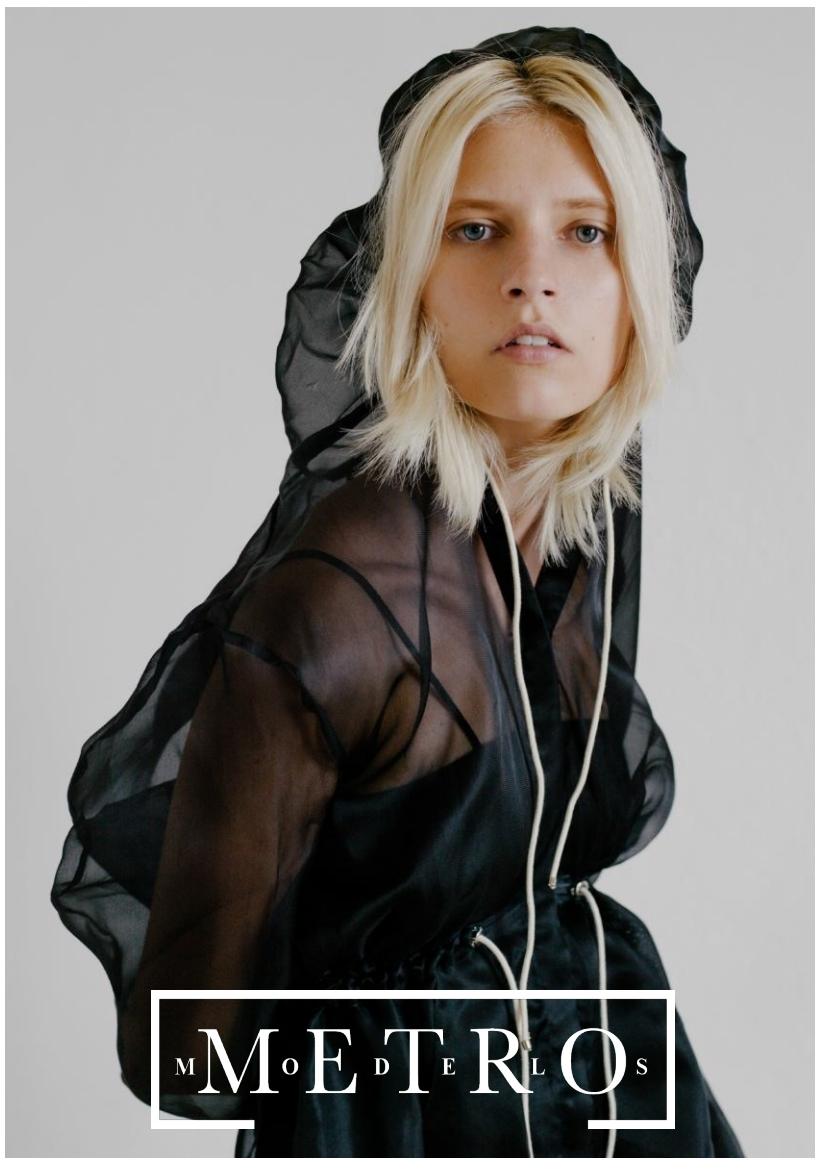

# ANA SCHURMANN

M M O E D T E R L O S

ANA SCHURMANN

*Height 175.5 Bust 79 Waist 58 Hips 86 Shoes 39 Hair Blond Eyes Blue*