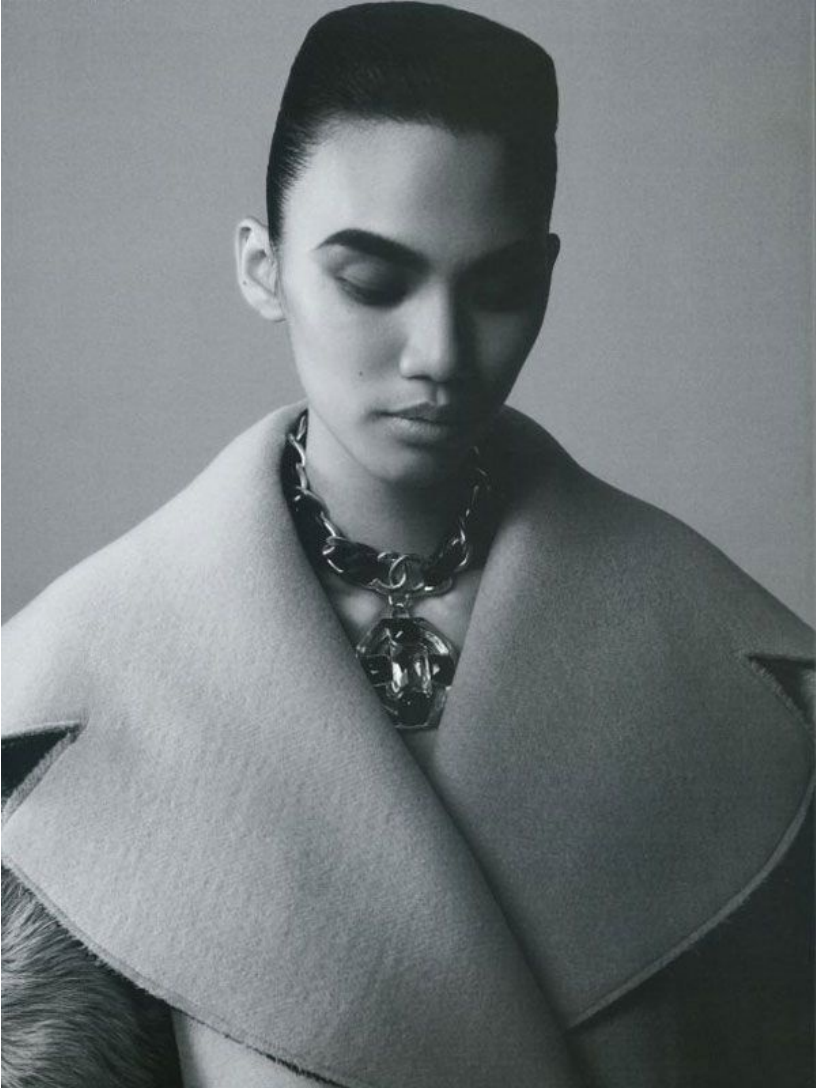

# PRIMA CHANG

M M O E D T E R L O S

M<sup>o</sup>E<sup>d</sup>T<sup>r</sup>L O<sup>s</sup>

# PRIMA CHANG

*Height 180 Bust 82 Waist 60 Hips 88.5 Shoes 40 Hair Brown Eyes Brown*