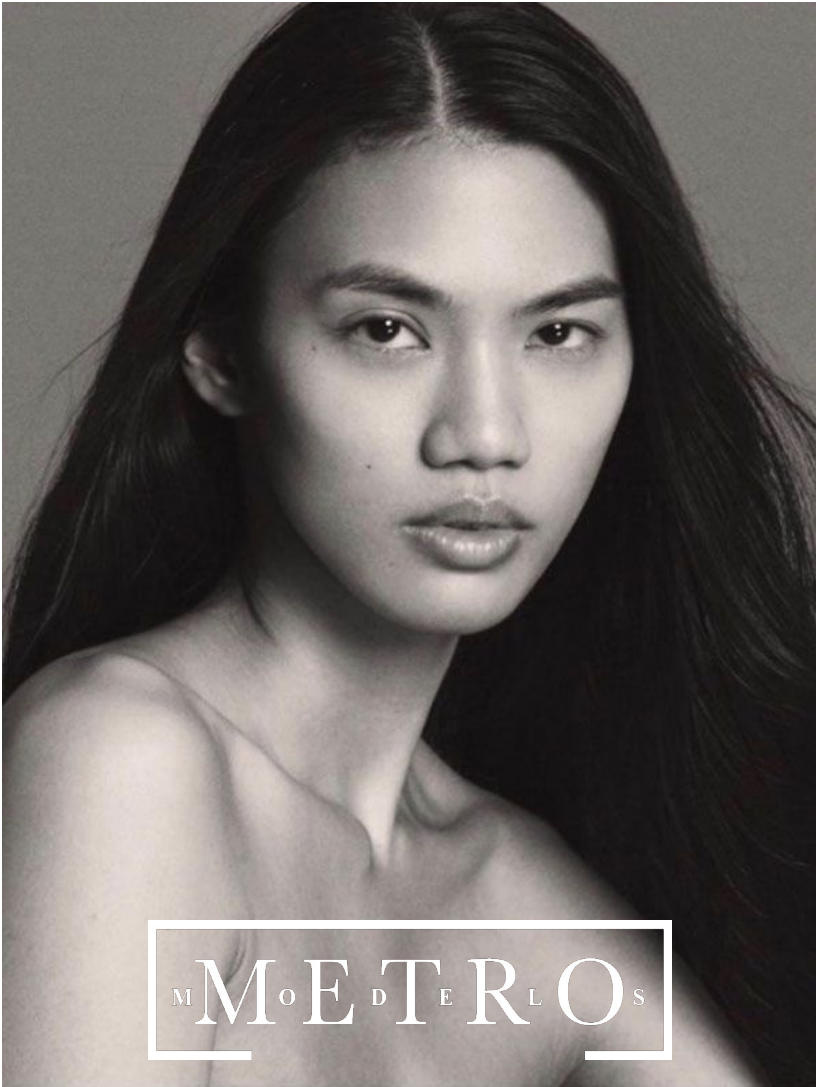

# PRIMA CHANG

M M O E D T E R L O S

M<sup>o</sup>E<sup>d</sup>T<sup>r</sup>L O<sup>s</sup>

# PRIMA CHANG

*Height 180 Bust 82 Waist 60 Hips 88.5 Shoes 40 Hair Brown Eyes Brown*