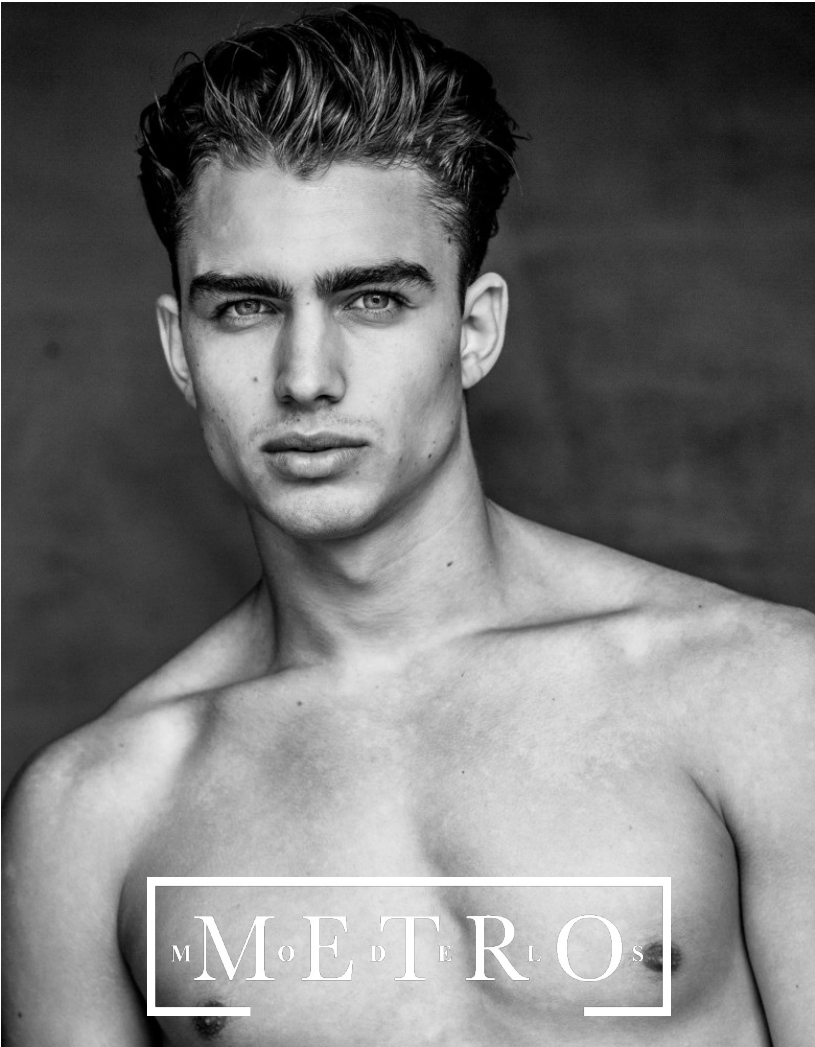

DOBRI DOBREV

M^oE^dT^rL O^s

DOBRI DOBREV

Height 185 Chest 96 Waist 81 Hips 96 Shoes 44