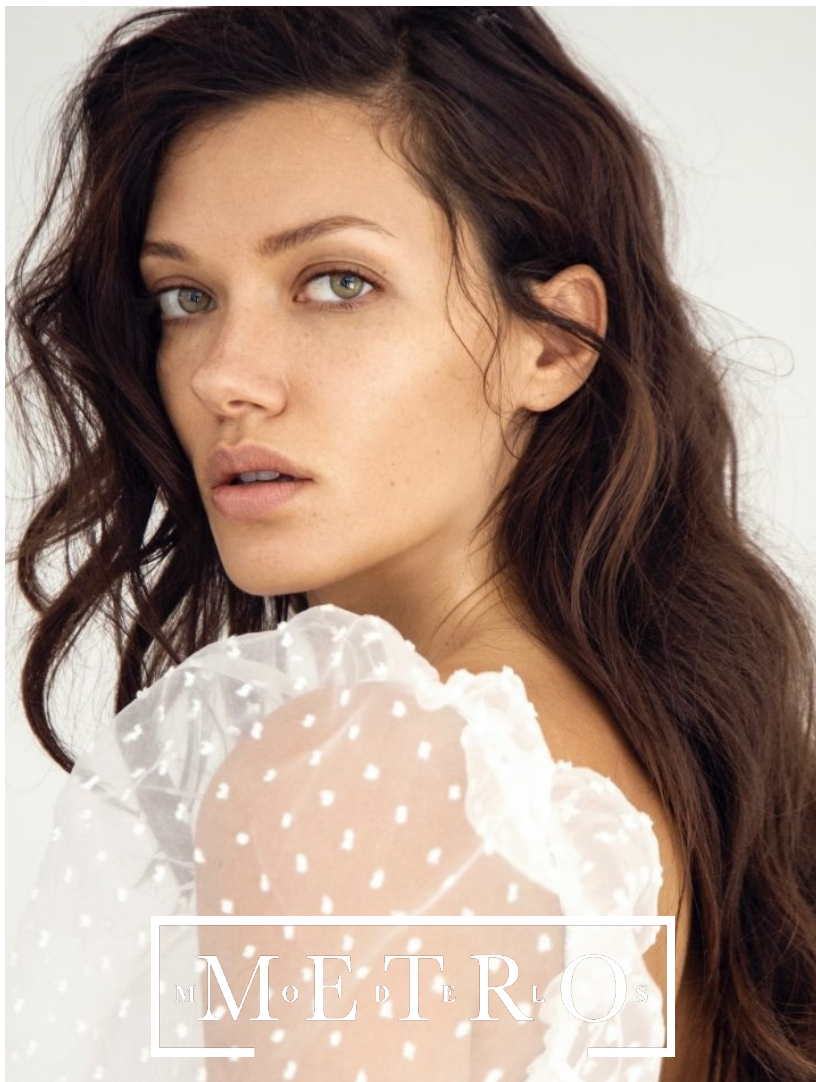

ANNA CHRISTINA SCHWARTZ

M^oE^dT^rL^oS

ANNA CHRISTINA SCHWARTZ

Height 173 Bust 87 Waist 60 Hips 90 Shoes 39 Hair Brown Eyes Green