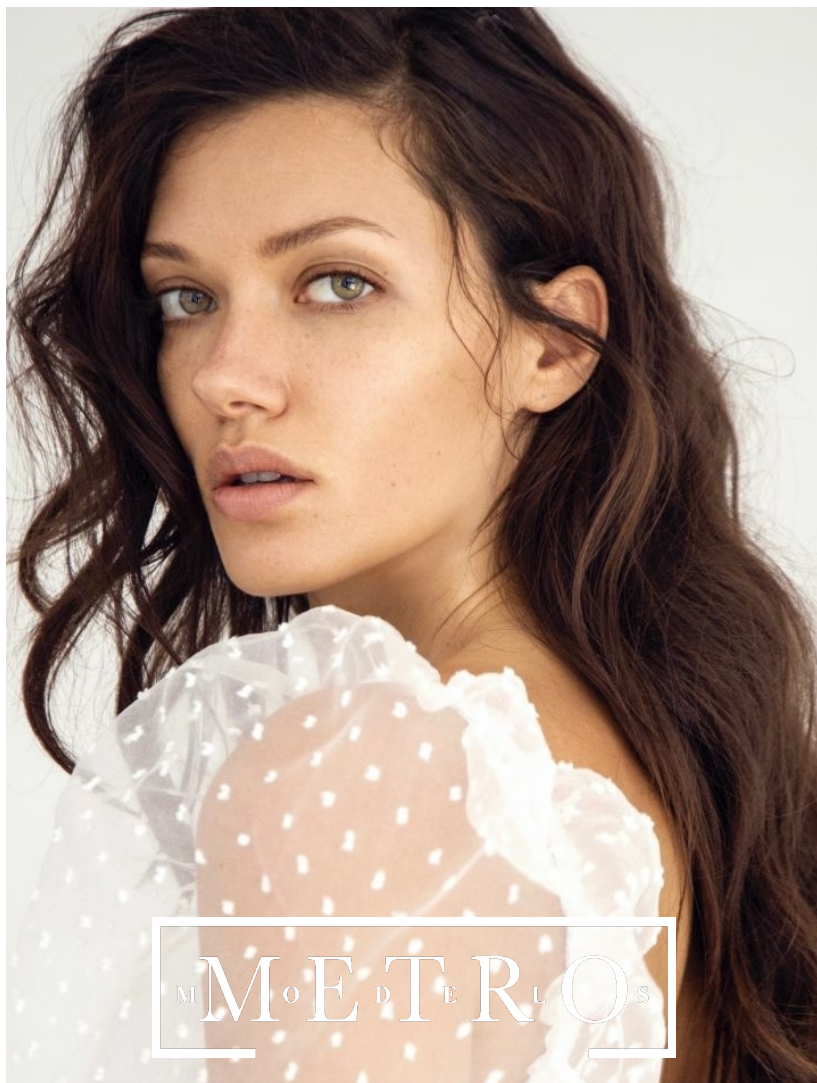

ANNA-CHRISTINA SCHWARTZ

M^oE^dT^eR^LO^s

ANNA-CHRISTINA SCHWARTZ

Height 173 Bust 87 Waist 60 Hips 90 Shoes 39 Hair Brown Eyes Green