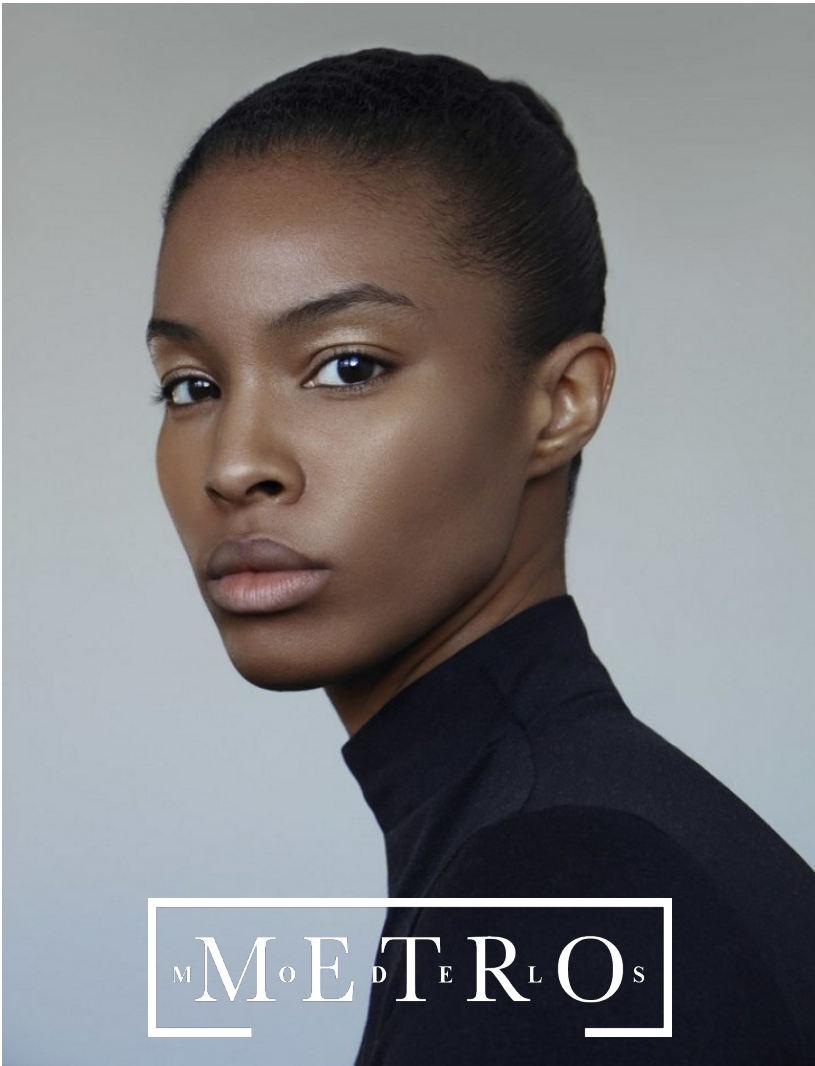

# DAI FRAZIER

M M<sup>o</sup> E<sup>d</sup> T<sup>r</sup> L O<sup>s</sup>

# DAI FRAZIER

*Height 180 Bust 81 Waist 62 Hips 88 Shoes 39 Hair Black Eyes Brown*