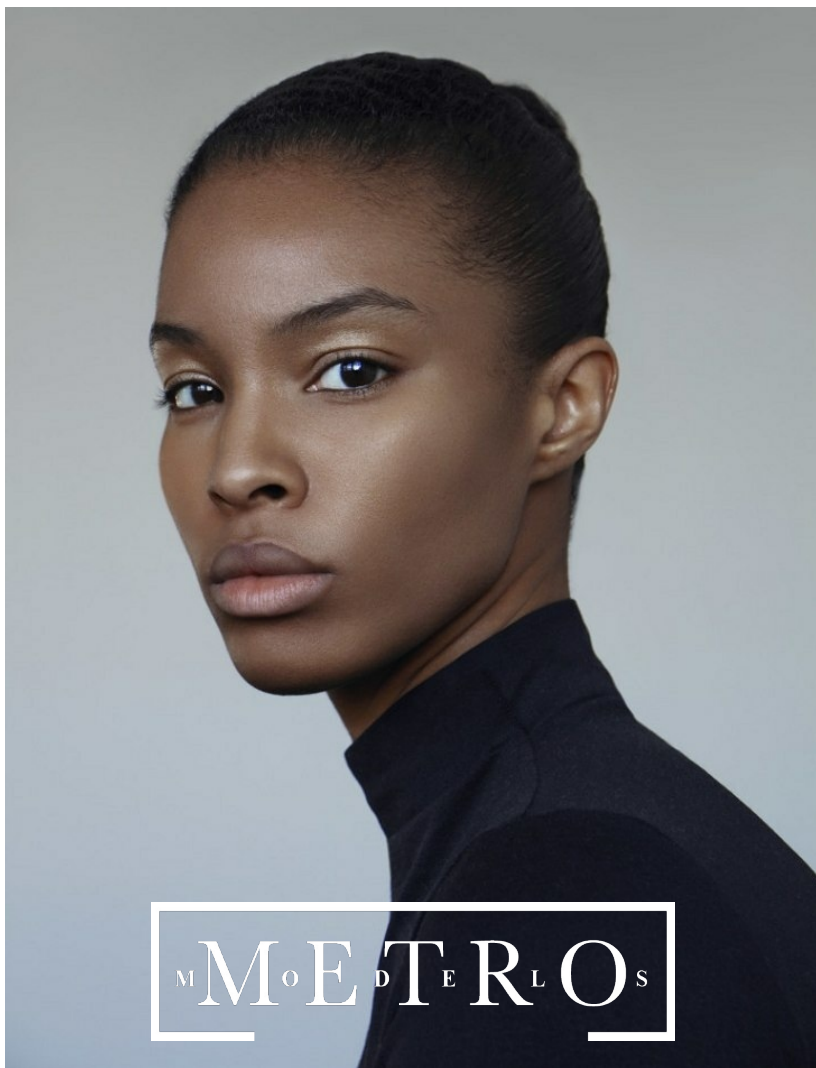

# DAI FRAZIER

M M<sup>o</sup> E<sup>d</sup> T<sup>r</sup> L O<sup>s</sup>

# DAI FRAZIER

*Height 180 Bust 81 Waist 62 Hips 88 Shoes 39 Hair Black Eyes Brown*