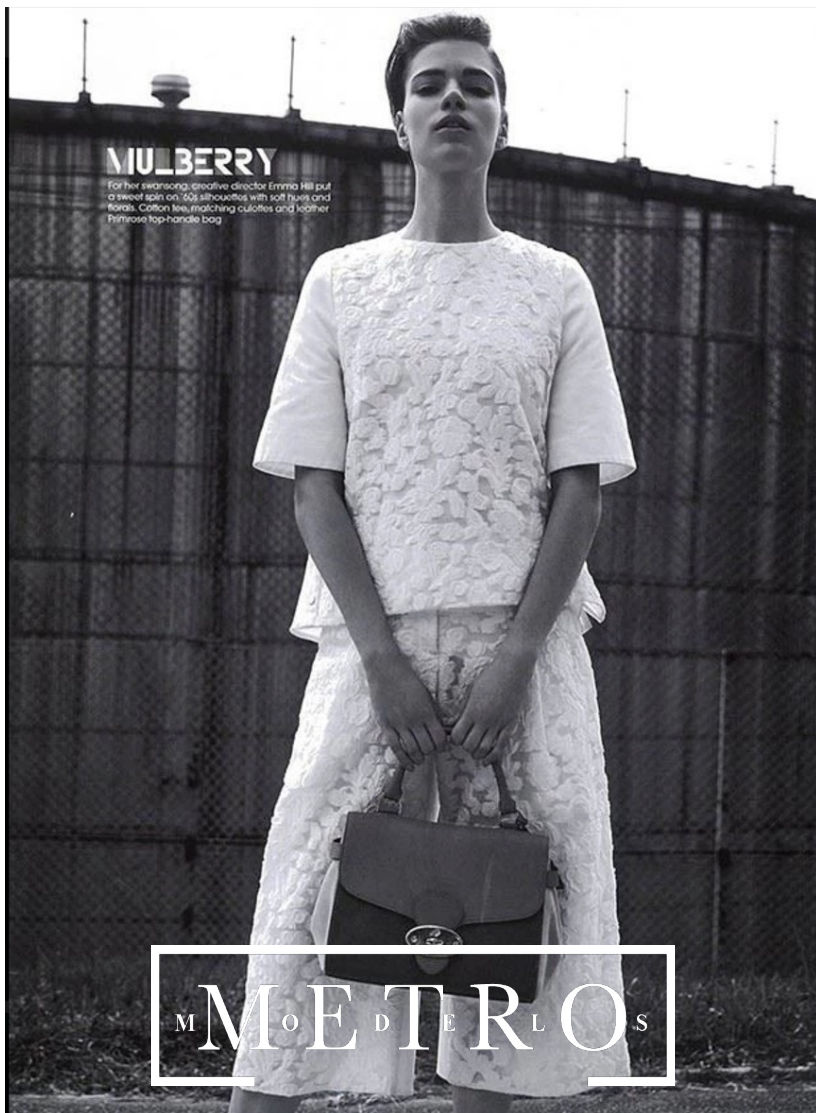

ALICIA TOSTMANN

M^oE^dT^rL O^s

ALICIA TOSTMANN

Height 179 Bust 84 Waist 61 Hips 89 Shoes 38 Hair Brown Eyes Blue