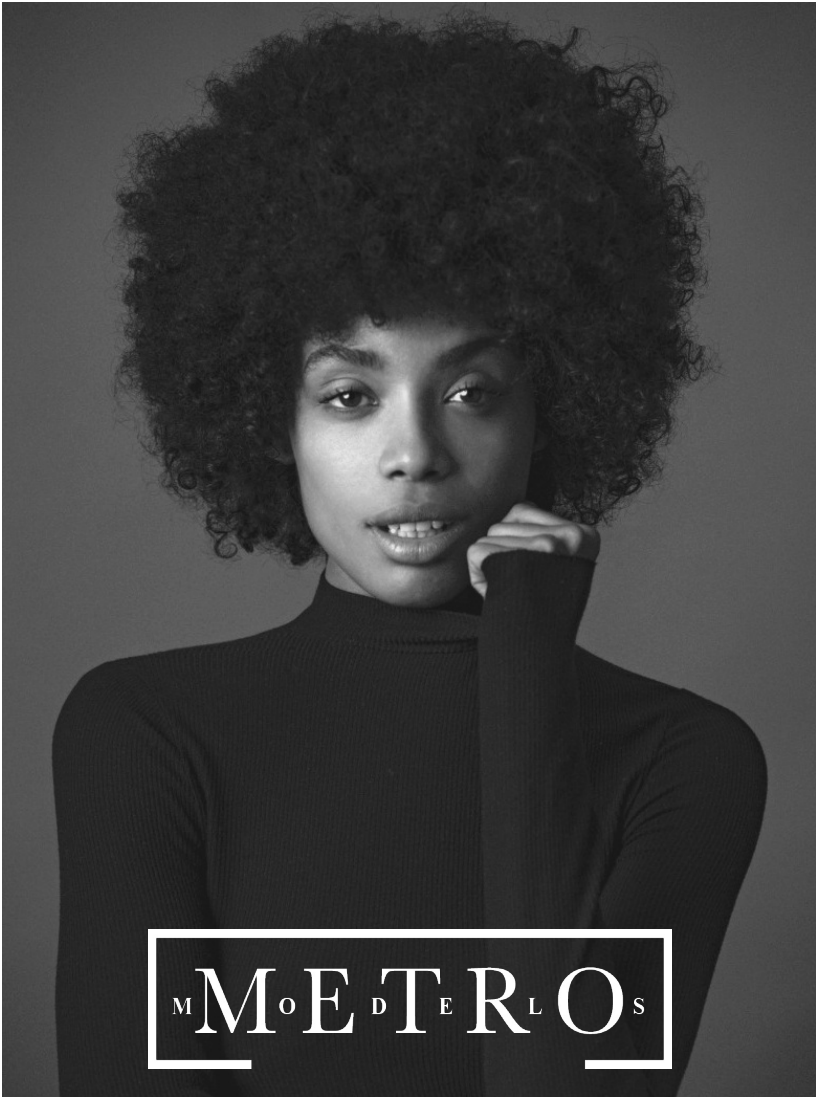

RAI LEME

M M O E D T E R L O S

RAI LEME

*Height 178 Bust 80 Waist 59 Hips 87 Shoes 40 Hair Black Eyes Black*