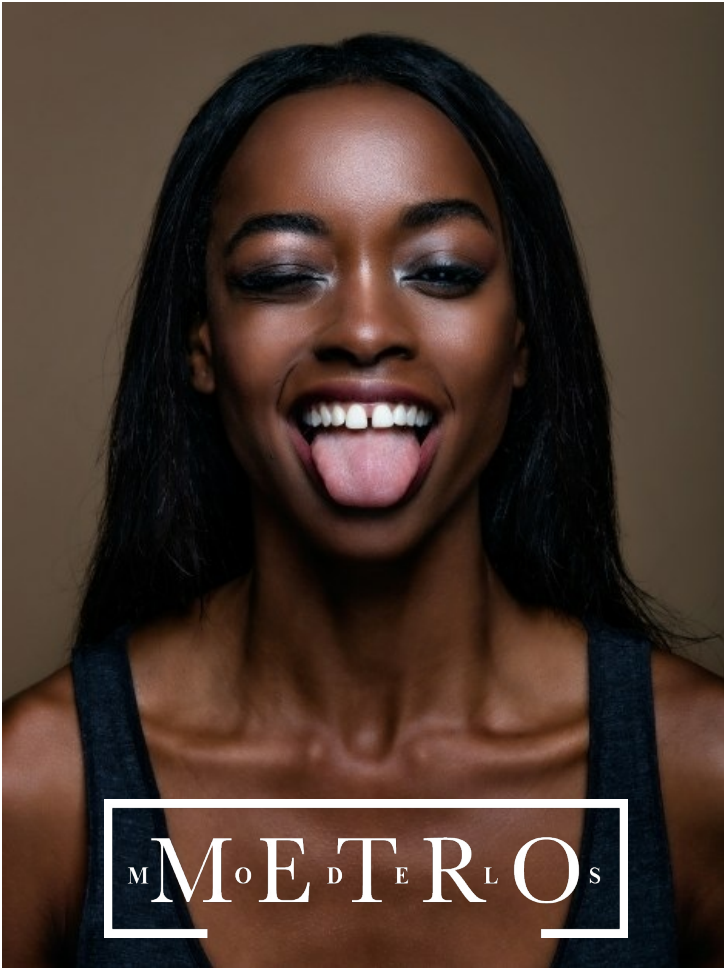

ANNE BARRETO

M^M O^O E^E T^T R^R L^L O^O S^S

ANNE BARRETO

Height 178 Bust 78 Waist 59 Hips 89 Shoes 38 Hair Black Eyes Brown