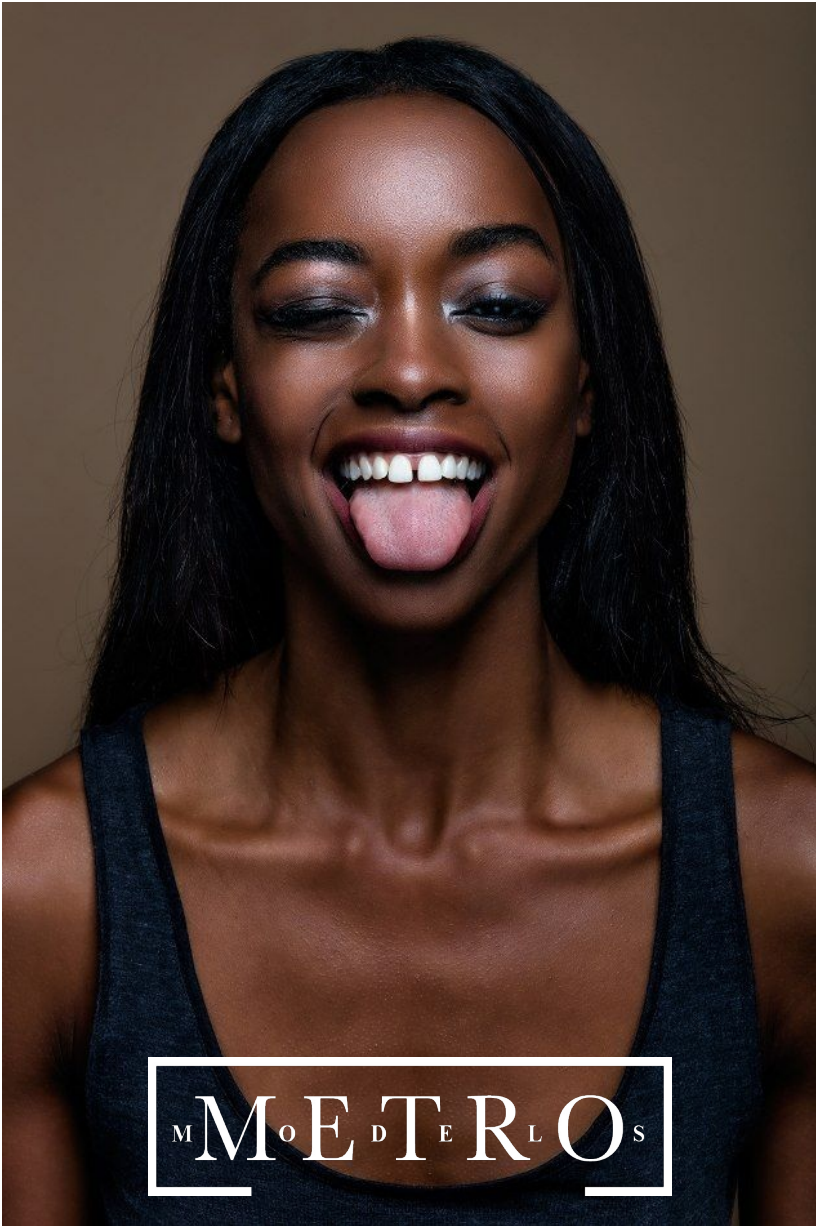

ANNE BARRETO

M M O E D T E R L O S

ANNE BARRETO

Height 178 Bust 78 Waist 59 Hips 89 Shoes 38 Hair Black Eyes Brown