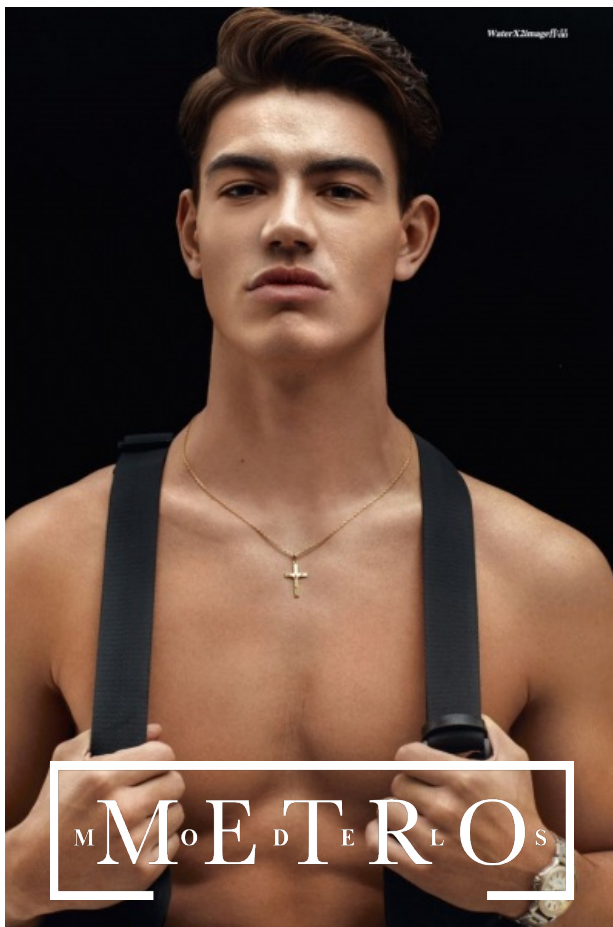

PIERRE VERDIER

M M O E D T E R L O S

PIERRE VERDIER

Height 188 Chest 96 Waist 79 Hips 95 Shoes 44 Hair Brown Eyes Brown