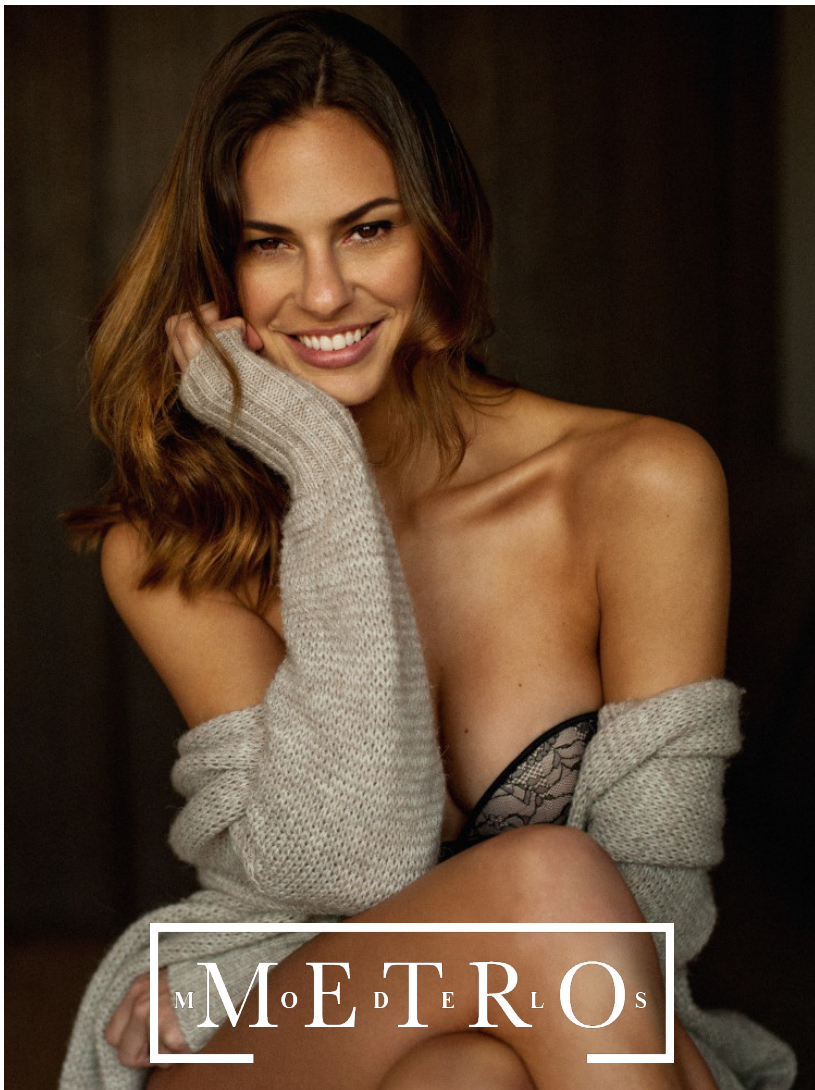

# CAMILA NEUHAUS

M M O E D T E R L O S

# CAMILA NEUHAUS

*Height 179 Bust 85 Waist 64 Hips 92 Shoes 40 Hair Light brown Eyes Brown*