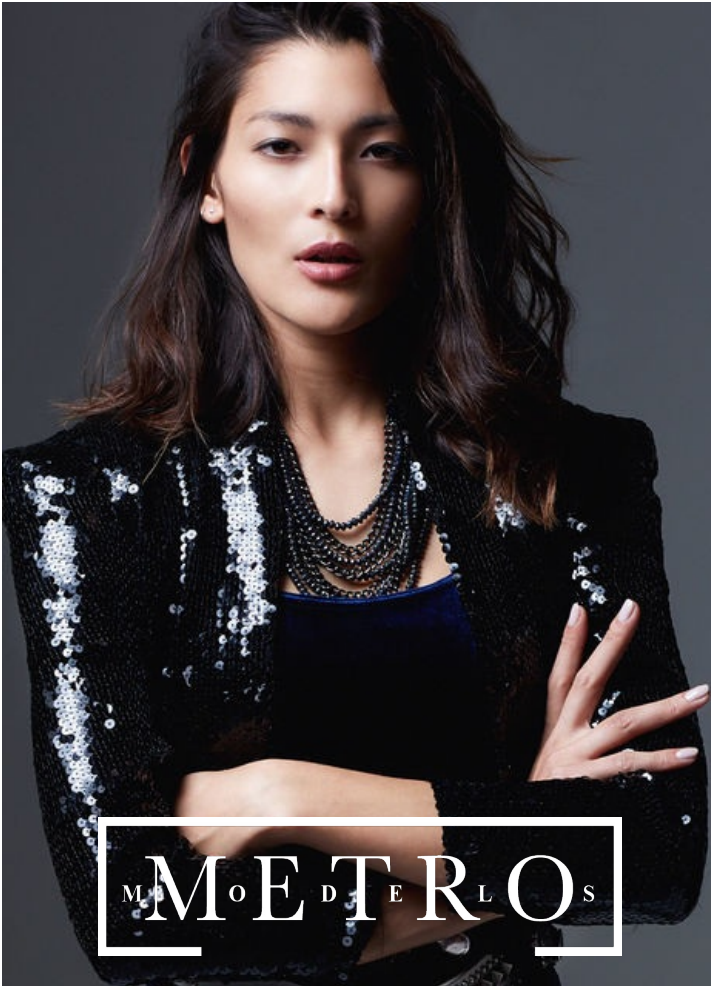

# JESSICA EVANS

M<sup>o</sup>E<sup>d</sup>T<sup>r</sup>L O<sup>s</sup>

# JESSICA EVANS

*Height 177 Bust 84 Waist 63 Hips 88 Shoes 41 Hair Brown Eyes Hazel*