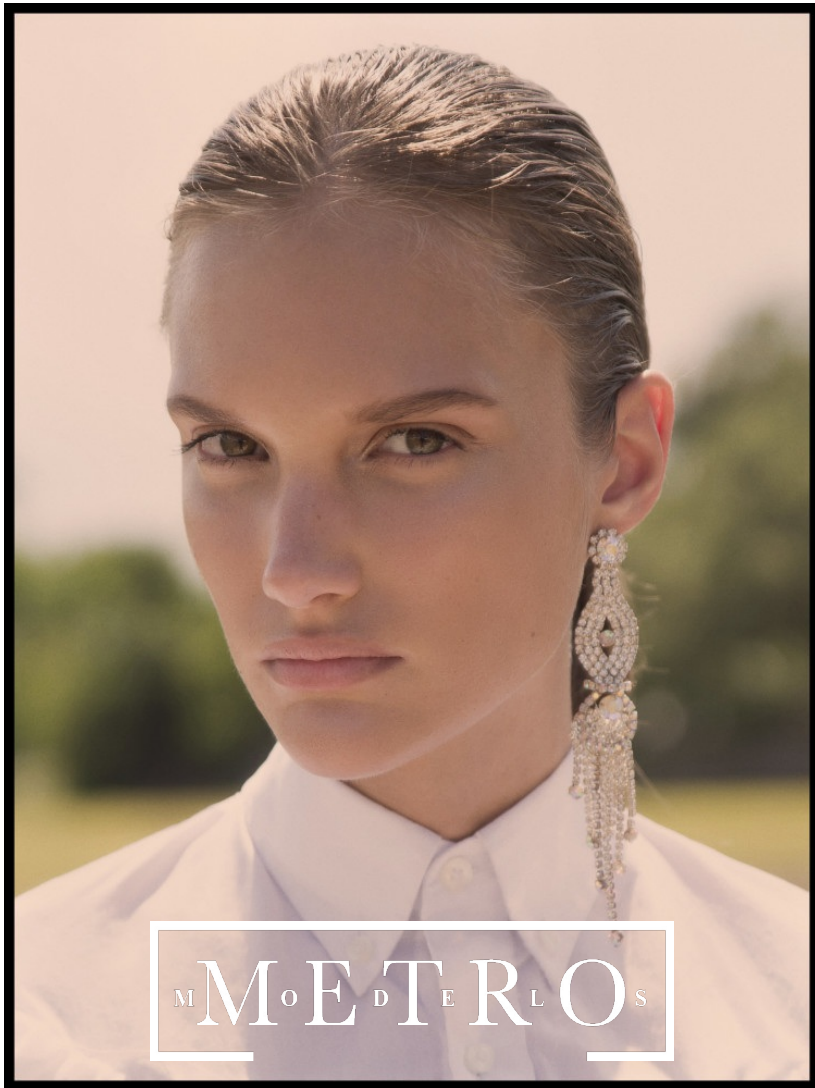

KINGA TROJAN

M^M E^D T^R L^L O^S

KINGA TROJAN

Height 176 Bust 82 Waist 59 Hips 89 Shoes 39 Hair Brown Eyes Hazel