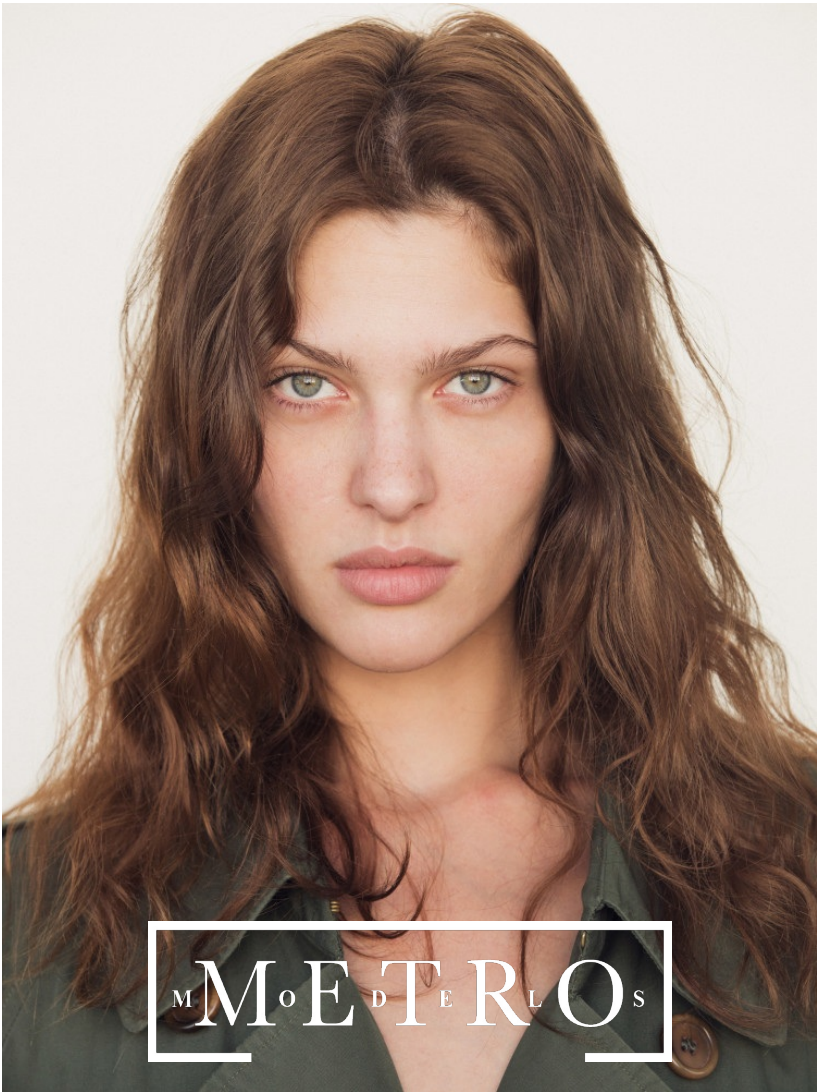

ANGELINA PIRTSKHALAVA

M M O E D T E R L O S

ANGELINA PIRTSKHALAVA

Height 176 Bust 83 Waist 61 Hips 88 Shoes 39 Hair Light brown Eyes Green