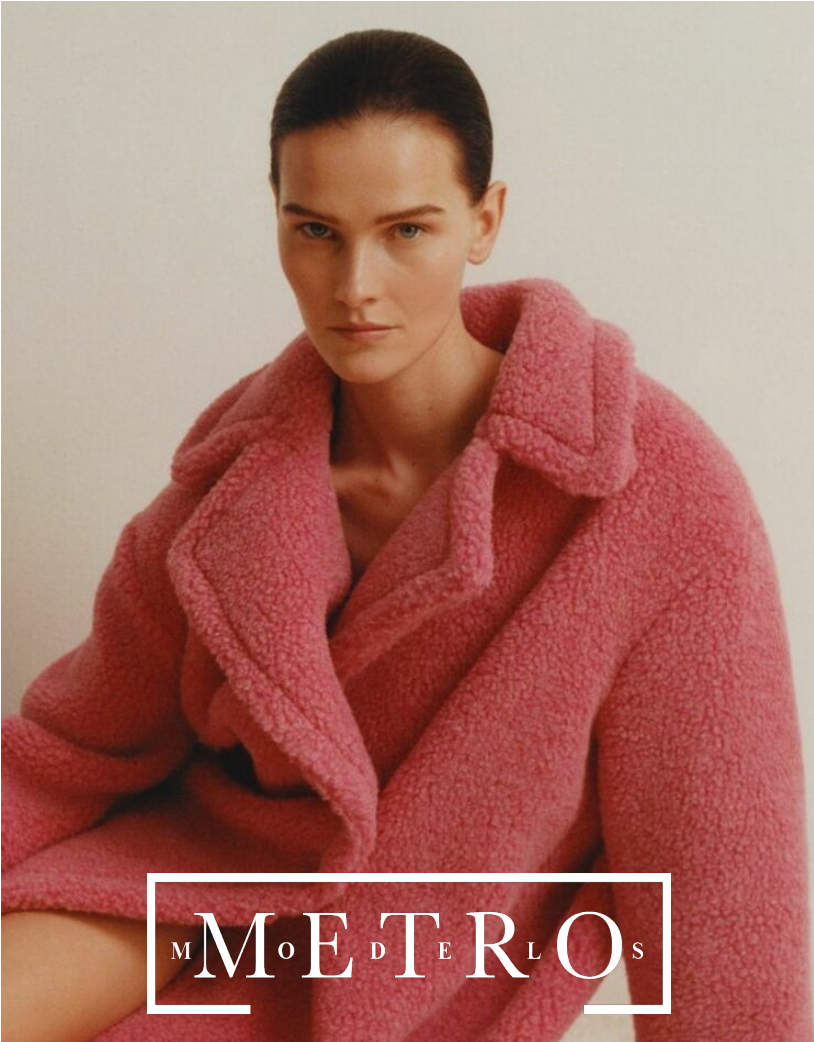

MAGDALENA CHACHLICA

M^oE^dT^rL^oS

MAGDALENA CHACHLICA

Height 180 Bust 83 Waist 60 Hips 92 Shoes 40 Hair Brown Eyes Blue