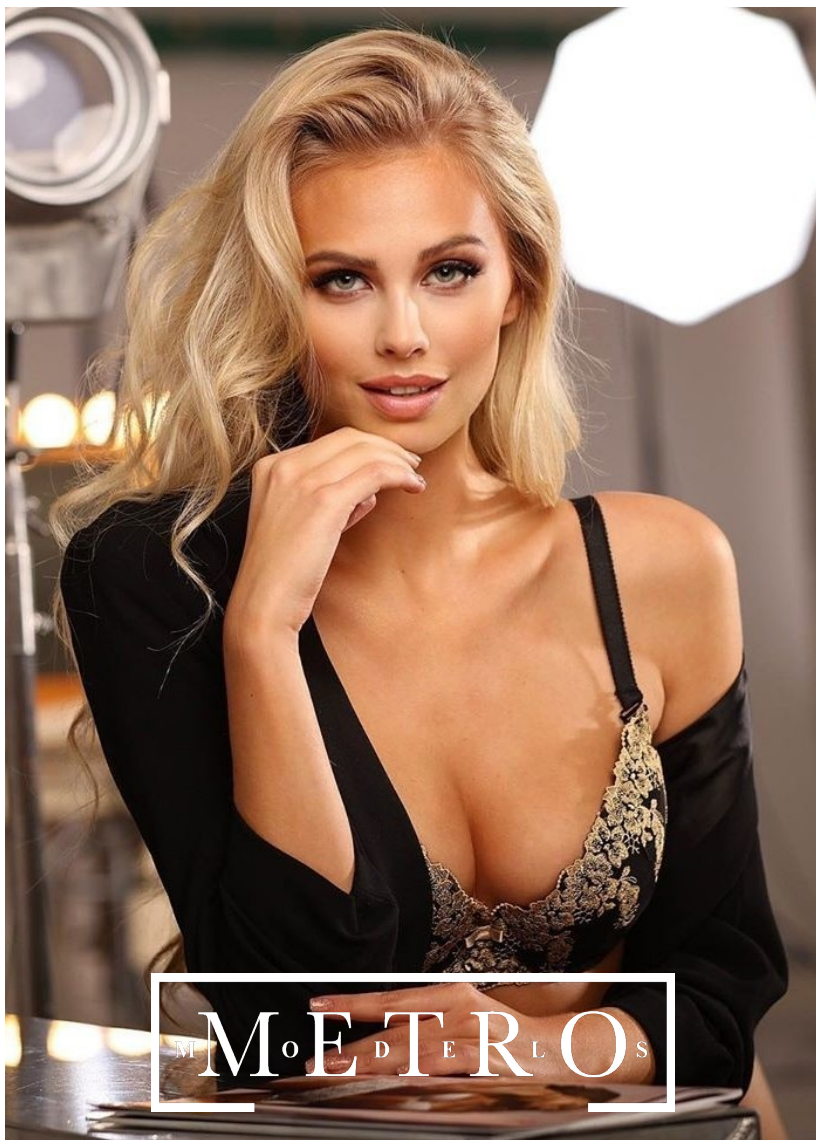

ANETA MLCAKOVA

M^oE^dT^rL O^s

ANETA MLCAKOVA

Height 179 Bust 90 Waist 63 Hips 90 Shoes 41 Hair Blond Eyes Blue