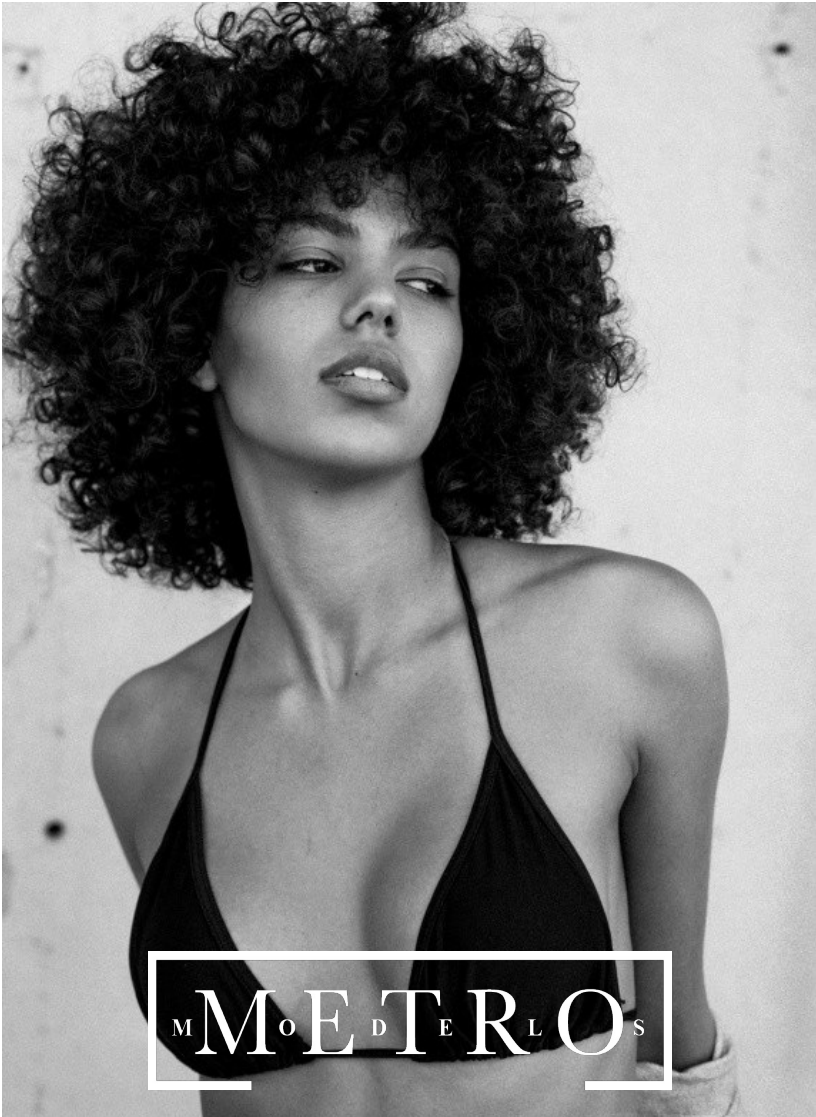

EVE SAFDIE

M M O E T R L O S

M M O E D T E R L O S

EVE SAFDIE

Height 176 Bust 80 Waist 59 Hips 89 Shoes 39 Hair Black