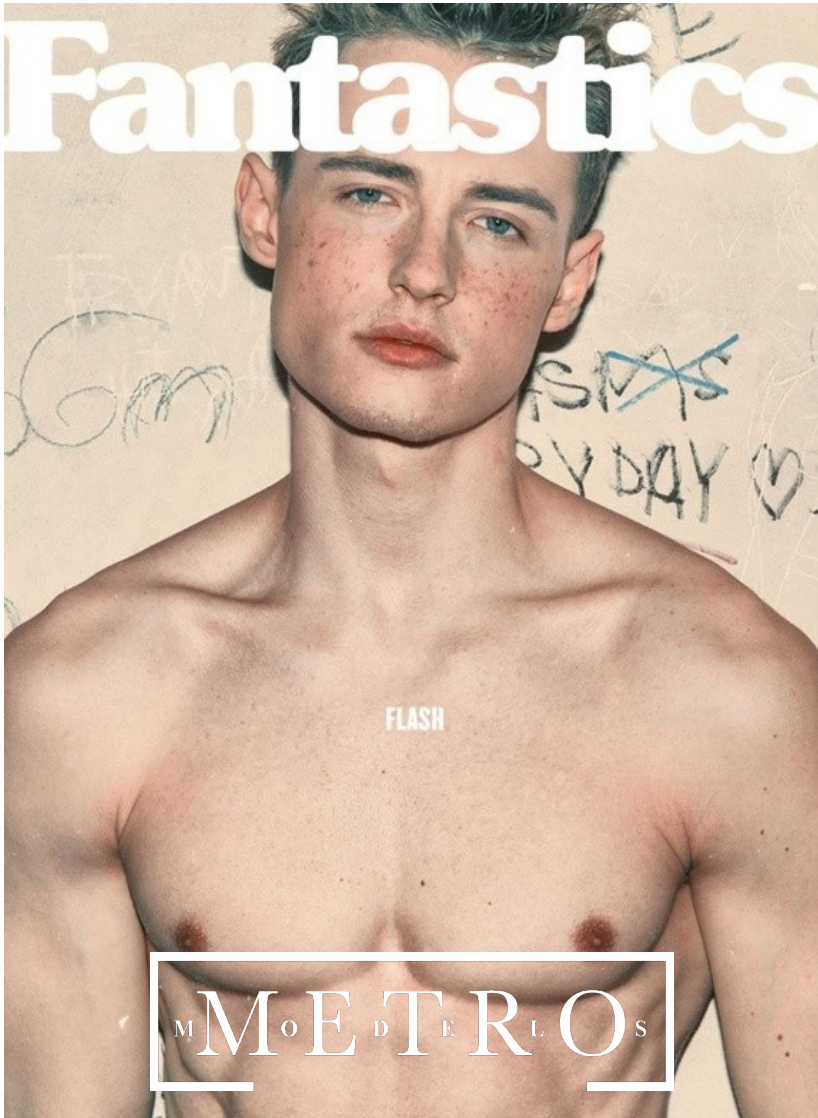

BART

M M^o E^d T^e R^l O^s

BART

Height 186 Chest 96 Waist 77 Hips 98 Shoes 43 Hair Brown Eyes Blue