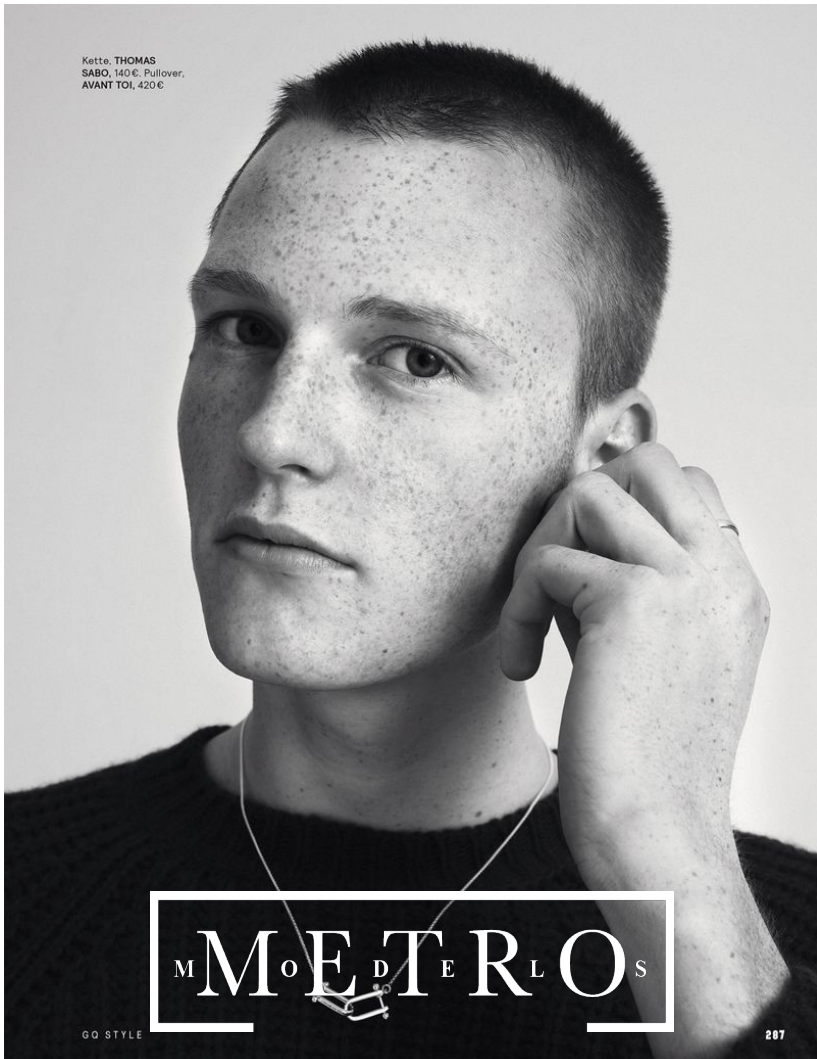

CHRISTOPHER ROSENTHAL