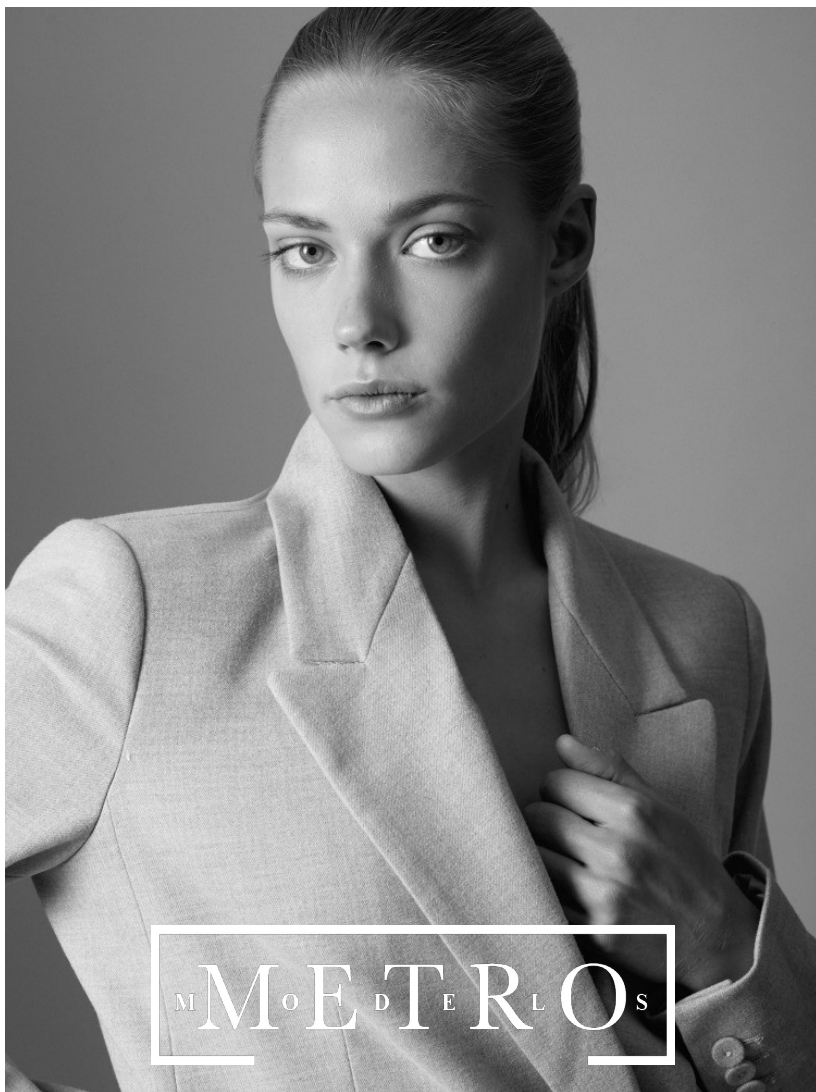

ARAMINTA REED

M^oE^dT^rL O^s

ARAMINTA REED

Height 173 Bust 81 Waist 64 Hips 86 Shoes 38 Hair Blond Eyes Green