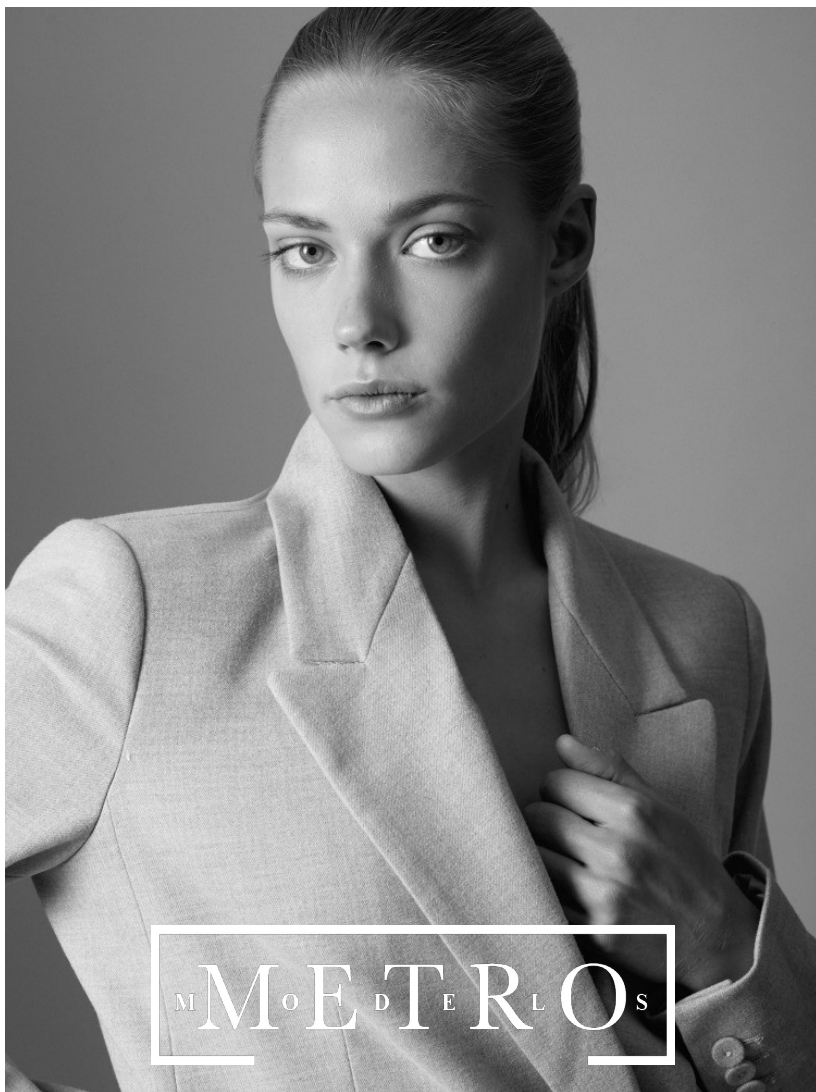

ARAMINTA REED