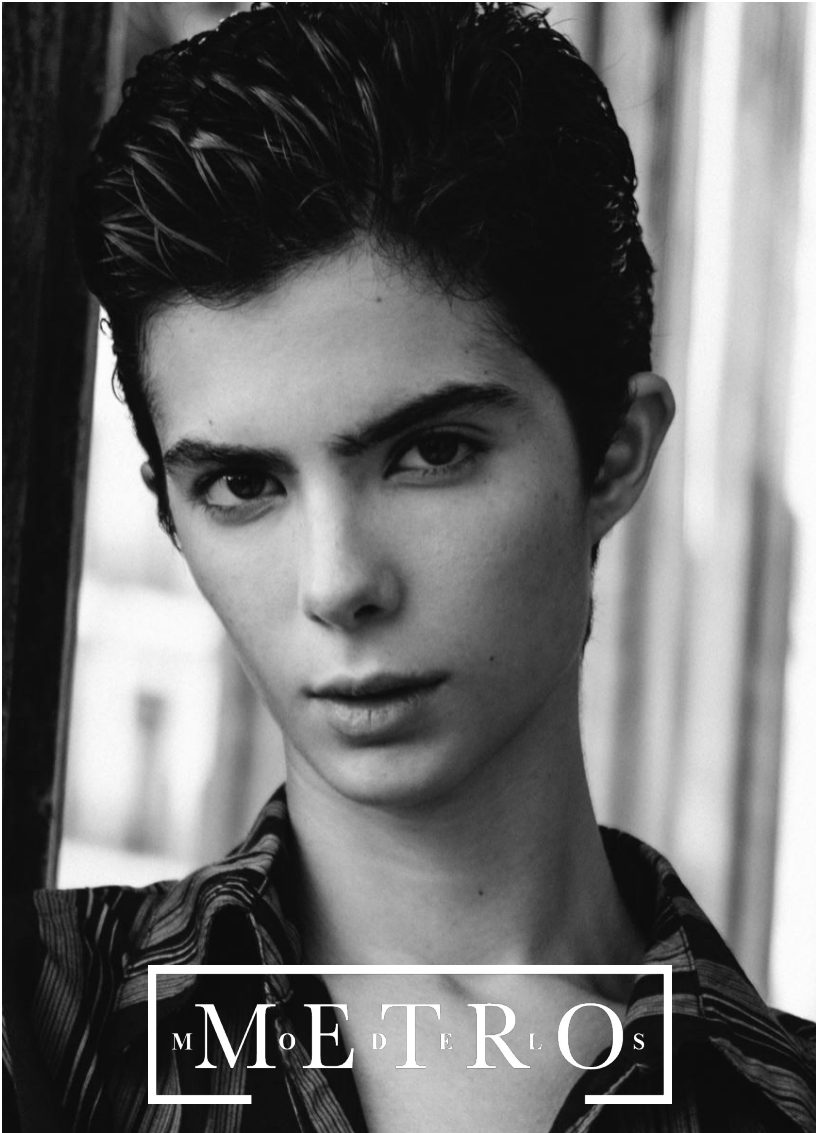

ALBA MOREIRA

M^oE^dT^rL O^s

ALBA MOREIRA

Height 177 Bust 80 Waist 60 Hips 89 Shoes 39 Hair Brown Eyes Hazel